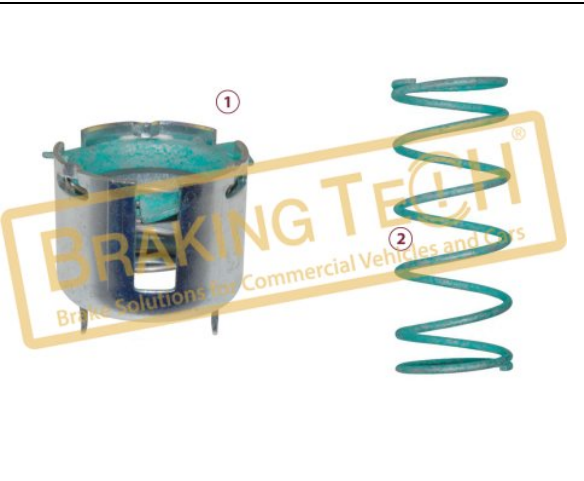

BTZ60014

Description :
Reverse Lock Repair Kit (Right)

Application :
MB,VOLVO,IVECO,FORD,DENNIS,RENAULT,BMC,DAF

OEM No :
ST1037, ST4020, 68191541, 1892003407911, 8604737, N2509996047, 3098273, AWD A4027699, 6539973, 6138604, 9C462K400BA, 9P910412, 1694366, 276098, 7400 276 098, 3346441R91, 1386099

No	BT No	Information
1	BTSI43 x 1	Locking Shim
2	BTY30 x 1	Locking Spring