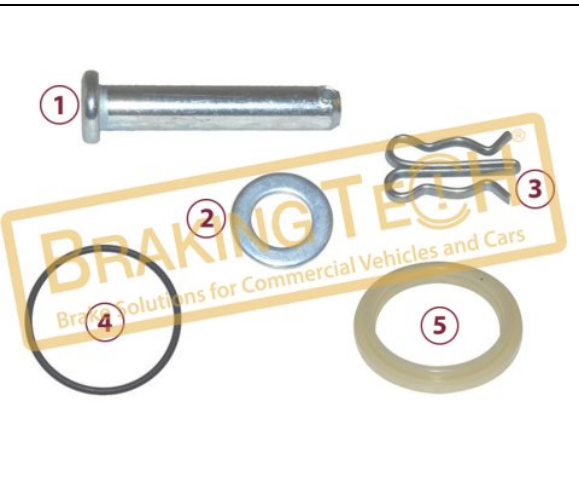

BTK10162

Description :
Caliper&Brake Pad Components

Application ::
SB 7

OEM No :
K047474

No	BT No	Information
1	BTT83 x 1	Detent Pin
2	BTS8 x 1	Washer
3	BTS7 x 1	Cotter Pin
4	BTK9 x 1	O-Ring
5	BTP24 x 1	Teflon Ring