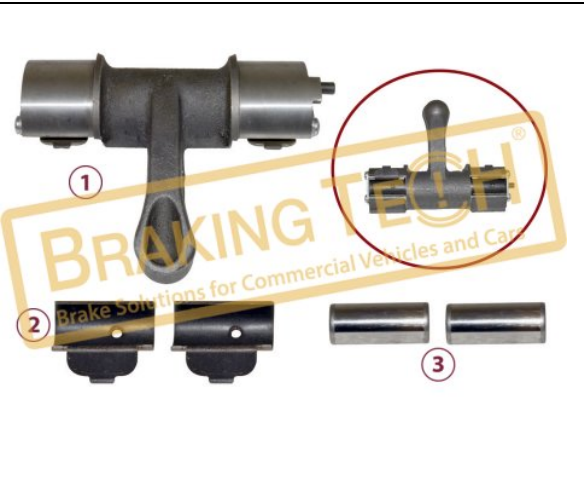

BTM20134

Description :
Caliper Lever (Left)

Application :
MAN, Volvo, RVI, ROR, IRISBUS

OEM No :
CMSK.5.14

No	BT No	Information
1	BTT160 x 1	Lever
2	BTS40 x 2	Lever Bearing
3	BTT154 x 2	Pin