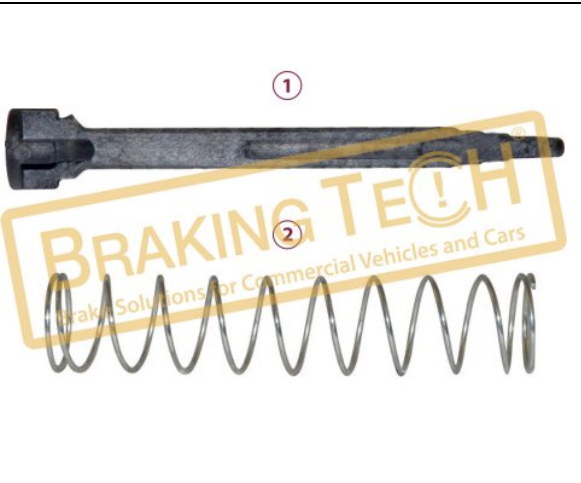

BTM20215

Description :
Caliper Brake Pad Visual Indicator

Application :
VOLVO,R.V.I.,MAN,ROR

OEM No :
MCK1311, MCK1296, VOLVO 85109893, 85109893,
RVI 7485 109 893, 7485 109 893, 225207,
68325336

No	BT No	Information
1	BTP37 x 1	Plastic Indicator
2	BTY16 x 1	Spring Ø14 x 80 mm