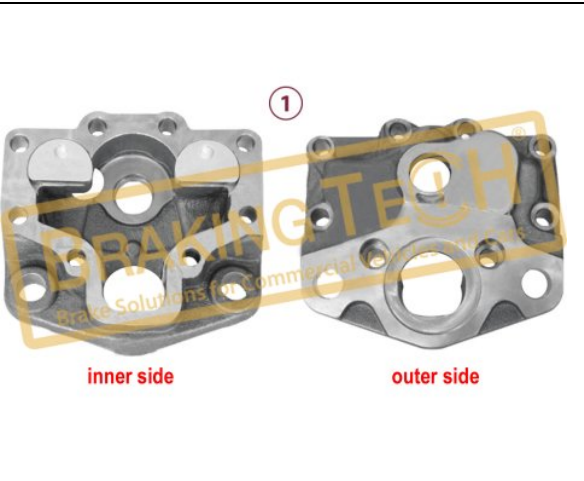

BTW30311-01

Description :
Caliper Upper Cover

Application : :
MAXX 17 Type

OEM No :
BrakingTech