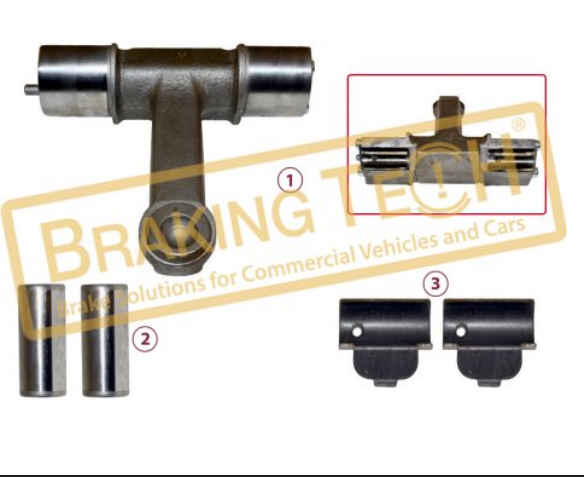

No	BT No	Information
1	BTT162 x 1	Lever
2	BTR10 x 4	Roller Bearing
3	BTT154 x 2	Pin
4	BTS39 x 2	Lever Bearing
5	BTK39 x 1	Eccentric Seal

BTM20137

Description :
 Caliper Lever (Left-Right)

Application :
 VOLVO FL, FL6 H