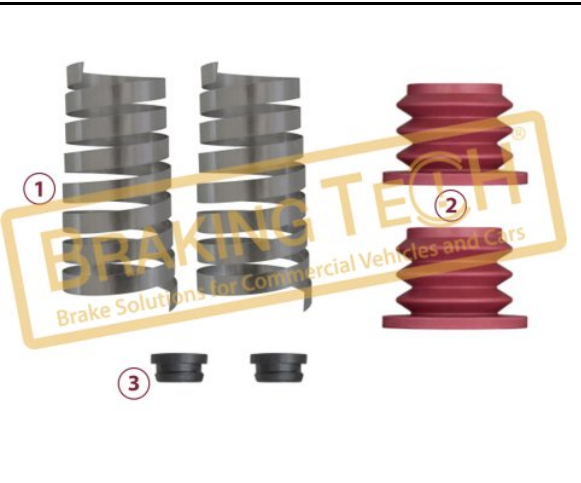

BTH90024

Description :
Caliper Dust Rubber & Spring Repair Kit

Application :
MARK II-III (2-3) Type

OEM No :
87405, SAF 3434320200, 3434385200, SMB M91002501

No	BT No	Information
1	BTY32 x 2	Protection Spring
2	BTK112 x 2	Tappet Dust Cover 78.5 mm
3	BTP52 x 2	Plastic Plug