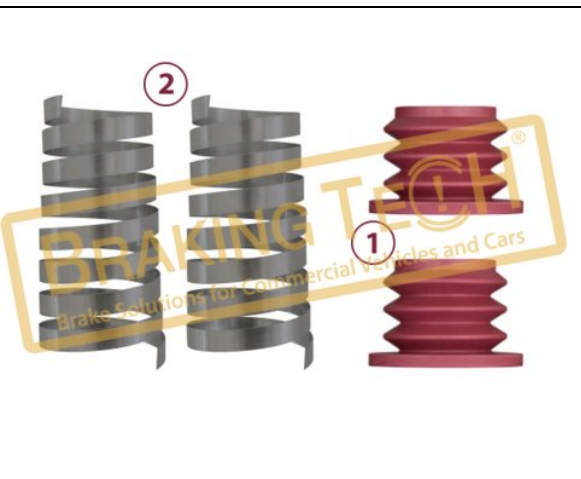

BTH90019

Description :
Caliper Dust Cover&Spring Repair Kit

Application :
MARK II-III (2-3) Type

OEM No :
BrakingTech

No	BT No	Information
1	BTK112 x 2	Tappet Dust Cover 78,5mm
2	BTY32 x 2	Protection Spring