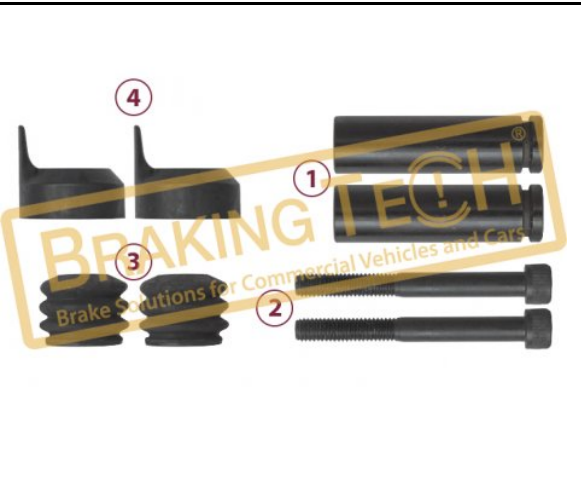

BTI71004

Description :

Caliper Repair Kit

Application :

IVECO 42536172/173/174/175,DAILY CITY 2000-35C9/11/13-35S9/11/13/15-50C11/13/15,NISSAN ATLEON 120 2003,RENAULT MASCOT 90-110 3,5 E 5TONNES

OEM No :

93162193, 440009X187

No	BT No	Information
1	BTT354 x 2	Guide Pin Ø18x63 mm
2	BTC109 x 2	Screw M8x70 mm
3	BTK132 x 2	Boot
4	BTK133 x 2	Rubber Cap