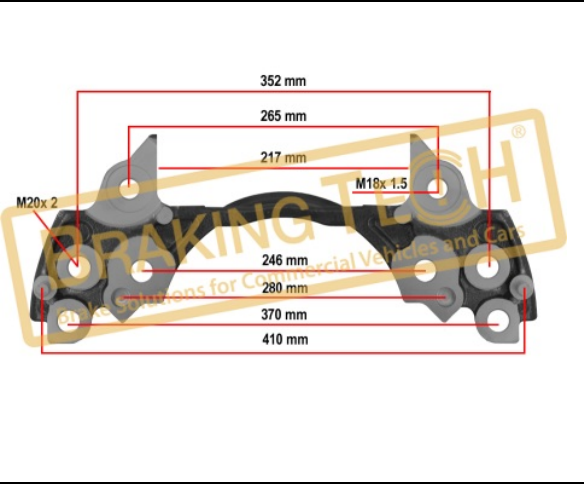

BTC0101139

Description :
Caliper Carrier Meritor Elsa2(With Pin)
Application :
VOLVO FH16
OEM No :
MCK1319, 68327462, 85109887, 5001866988