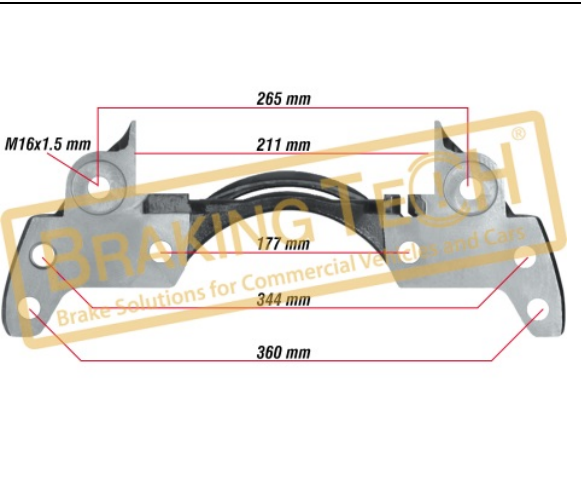

BTC0101119

Description :
Caliper Carrier Wabco R/H(Pan19)

Application : :
Pan19,5