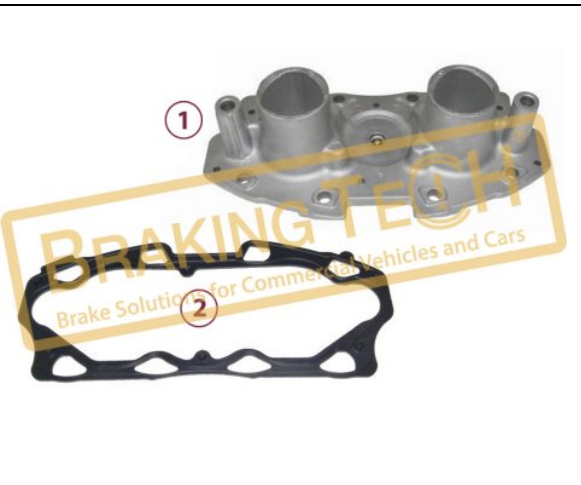

BTM20055-02

Description :
Caliper Calibration Aluminium Cap

Application :
Volvo, Renault, FORD, ROR

OEM No :
TT Ref : CMSK.7.3

No	BT No	Information
1	BTT107 x1	Aluminium Cap (Ball Bearer ...
2	BTK37 x1	Gasket