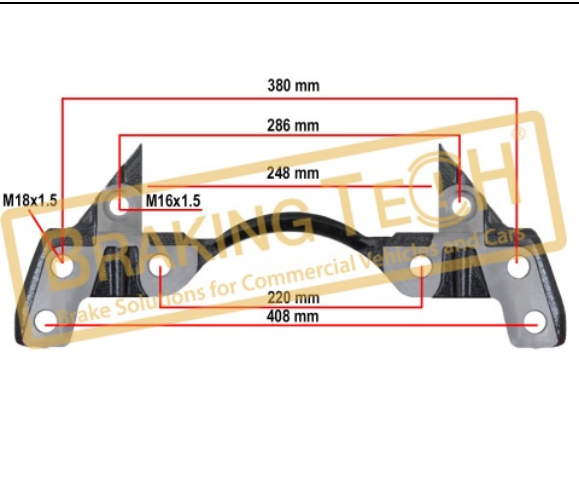

BTC0101103

Description :
Caliper Carrier Knorr(SB7-SN7)

Application : :
MAN TGA 18.430, Rim 22.5"

OEM No :
K001278, K001278BXW