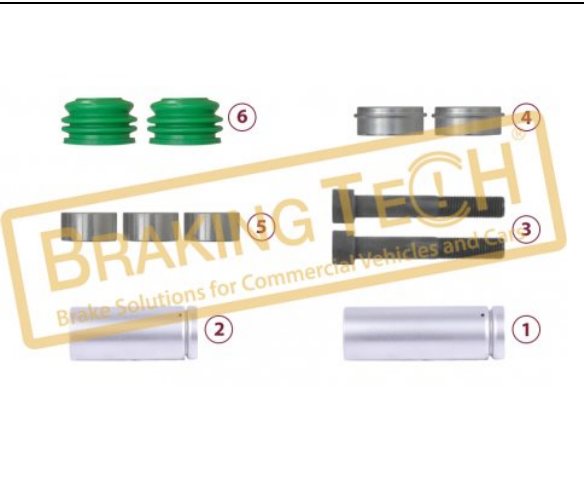

BTW30102

Description :
Caliper Guides & Seals Repair Kit

Application :
MB,1300V-G TYPE

OEM No :
0004200982, 000 420 09 82, A000 420 09 82, A0004200982, AMPA137, AMPA 137, 1101 5717, 11015717

No	BT No	Information
1	BTT333 x 1	Guide Pin Ø35 x 110 mm
2	BTT332 x 1	Guide Pin Ø35 x 85 mm
3	BTC93 x 2	Bolt M16 x 1,5 x 110 mm
4	BTS58 x 2	Steel Cap Ø42 x 17 mm
5	BTB34 x 3	Teflon Bush Ø39 x Ø35 x ...
6	BTK119 x 2	Guide Pin Gaiter(rubber)