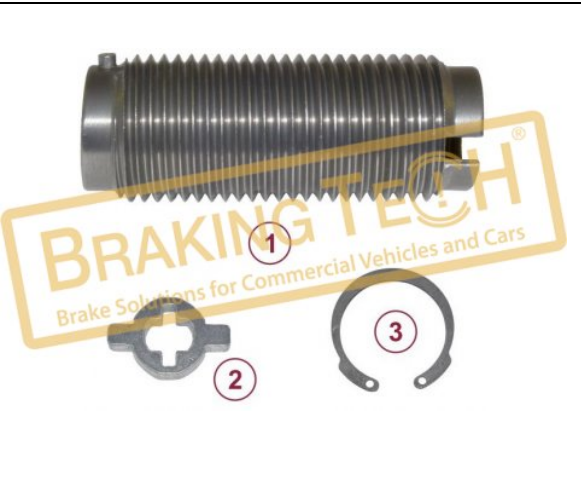

BTW30056

Description :
Caliper Calibration Bolt Kit (Left)

Application :
RVI Midlum 14T, DAF LF55

OEM No :
BrakingTech

No	BT No	Information
1	BTT208 x 1	Calibration Bolt (Left)
2	BTT209 x 1	Locking Shim
3	BTSK9 x 1	Snap Ring