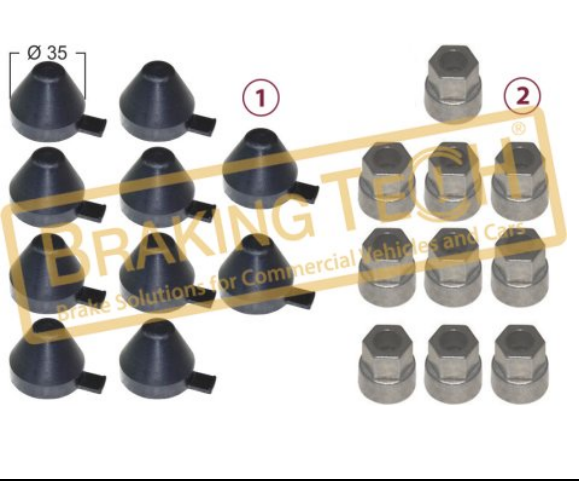

BTK10156

Description :
Caliper Adjusting Mechanism Cap Set(35mm)

Application :
MB, ST7, DAF, Scania, SCHMITZ Trailer, Bpw Axle

OEM No :
K003902, 0004203248, 0980106250, 1008453,
802643

No	BT No	Information
1	BTK5 x 10	Rubber Tap (35mm)
2	BTT76 x 10	Calibration Loaf