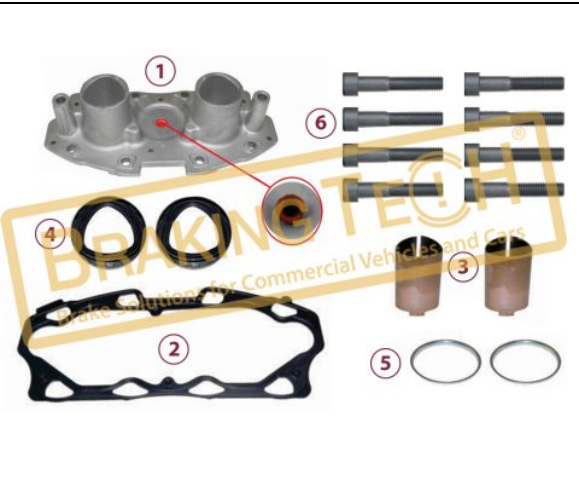

BTM20056-01

Description :
Caliper Calibration Mechanism(With Centre Bushing)

Application :
Volvo, Renault, ROR

OEM No :
SerinFren

No	BT No	Information
1	BTT107-01 x 1	Aluminium Cap (with BTB25 ...
2	BTK37 x 1	Gasket
3	BTS36 x 2	Bush
4	BTK36 x 2	Triangle Seal 52x6,70
5	BTS16 x 2	Ring
6	BTC20 x 8	Screw M8X1.25X45mm