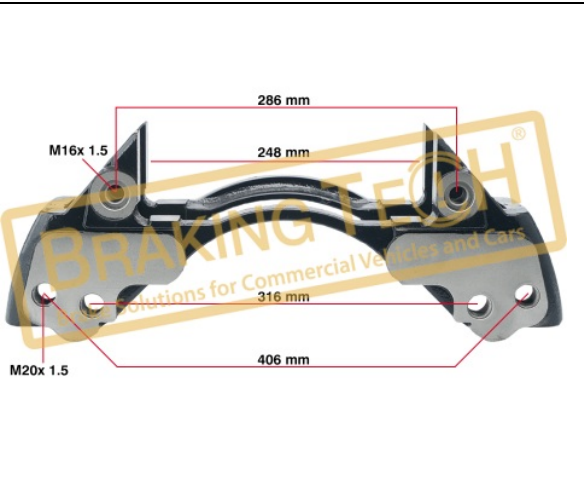

BTC010199

Description :
Caliper Carrier Knorr(SB7-SN7)

Application :
ZF Axle, MB, BMC Bus, 22.5"

OEM No :
K001502, K000682, I1189250061, I1304010061, 0501214701, 050 121 0163