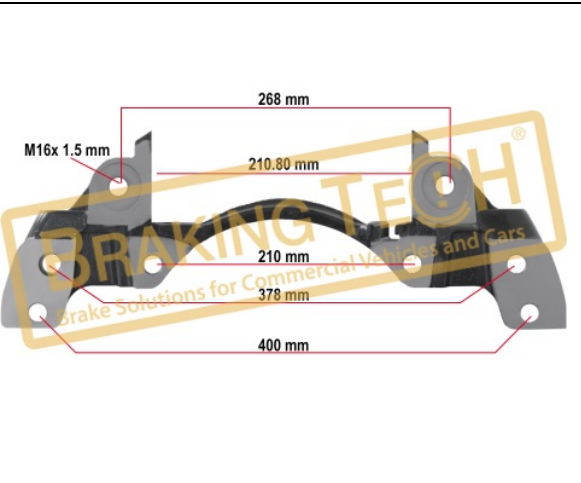

BTC010189

Description :

Caliper Carrier Wabco R/H(Pan22)

Application :

SMB,SAE,GIGANT,SAF

OEM No :

40 195 018 , 40 195 002, 3.080.0032.20, 3.080.0018.01, 14 174 168