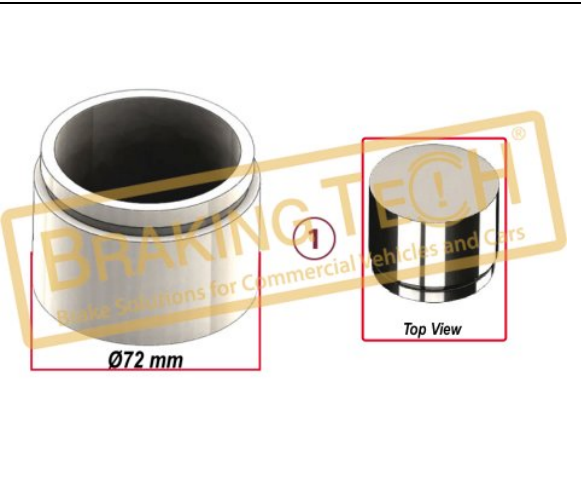

BTG80081

Description :
Caliper Piston

Application : :
Hydraulic,unimex 74-un-601

OEM No :
BrakingTech

No	BT No	Information
1	BTT466 x1	Piston Ø72x40mm