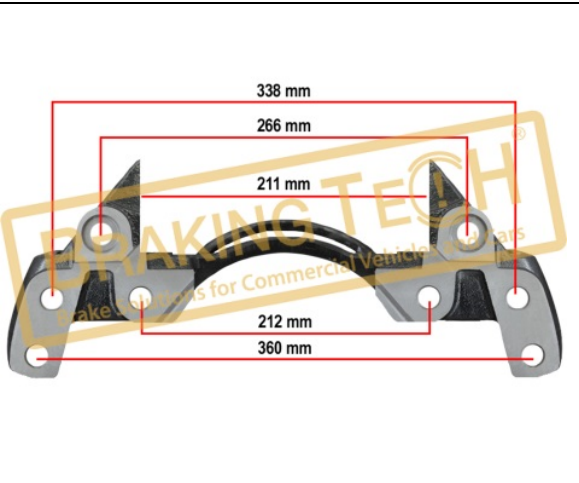

BTC0101102

Description :
Caliper Carrier Knorr(SB6-SN6)

Application : :
BPW Axle, OTOKAR BUS

OEM No :
K001105, K002979, 0203131300, Z000702, K003673