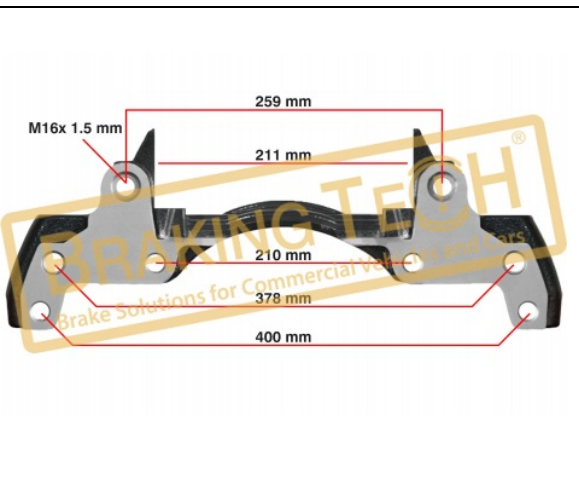

BTC0101221

Description :
Caliper Carrier SAF Modul T Axle

Application : :
MODUL T AXLE

OEM No :
BrakingTech