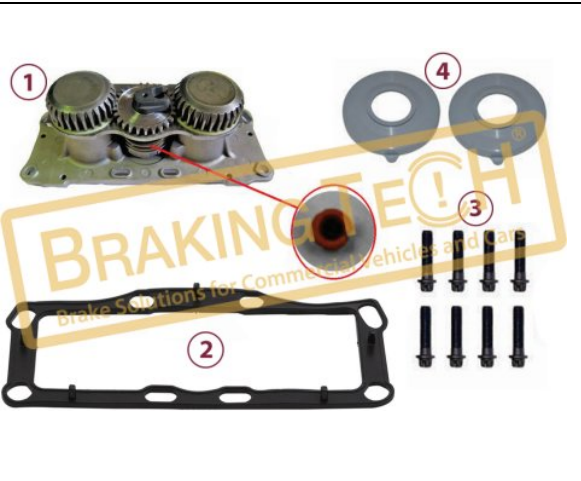

BTM20232

Description :
Caliper Calibration Mechanism Set(Universal Type)

Application :
Suitable for Trucks&Buses

OEM No :
BrakingTech

No	BT No	Information
1	BTT292 x 1	Mechanism Complete (Cente ...
2	BTK108 x 1	Gasket
3	BTC19 x 8	Screw M8X1.25X45mm
4	BTK34 x 2	Dust Cover