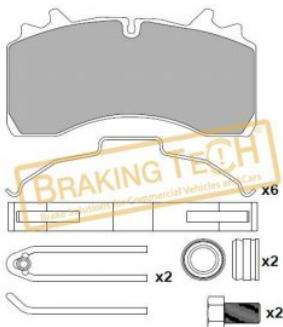

BTF5552023

Description :
Brake Pad Wabco
Application :
SAF, For Caliper: WABCO PAN 22-1 Weight: 9,40

OEM No :
3057008400, 3057008401, 0233501309

WVA :
29162

No	BT No	Information
1	BTF5552023 x	Brake Pad 210,2 x 109,1 x ...