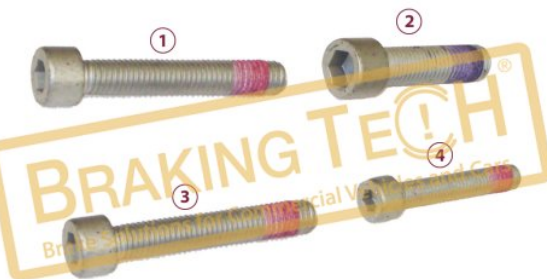

BTK10204

Description :
Caliper Cover Bolt Repair Kit

Application :
SB5-SB6-SB7 series

OEM No :
BrakingTech only

No	BT No	Information
1	BTC88 x 1	Screw M10x1.5x60 mm
2	BTC43 x 1	Screw M12x1.75x45mm
3	BTC44 x 1	Screw M12x1.75x60mm
4	BTC45 x 1	Screw M8x1.25x35mm