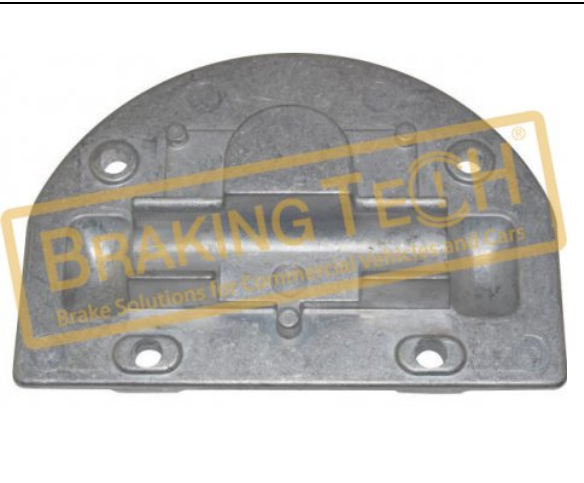

BTZ60013

Description :
Z-Cam Cover

Application :
MAN,DAF,BMC,DENNIS,RABA,IVECO,RENAULT,FORD

OEM No :
1696449, 166062, 68191065, 5001 868 127, 3346423R1, 9C462213AA, 665145, 653996-7, 1694347, N2900000084, 5006 018 435, A4027680

No	BT No	Information
1	BTT263 x 1	Cover