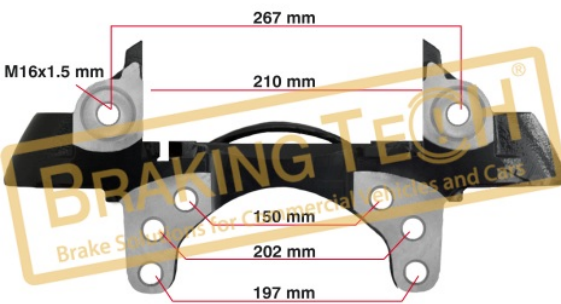

Application : :
 Saf Axle Jumbo

OEM No :
 6401957406

BTC0101113

Description :
 Caliper Carrier Maxx22T L/H

Application : :
 SCHMITZ Axles SCB430W1,D3-6K25

OEM No :
 6402227406

BTC0101114

Description :
 Caliper Carrier Maxx22T R/H