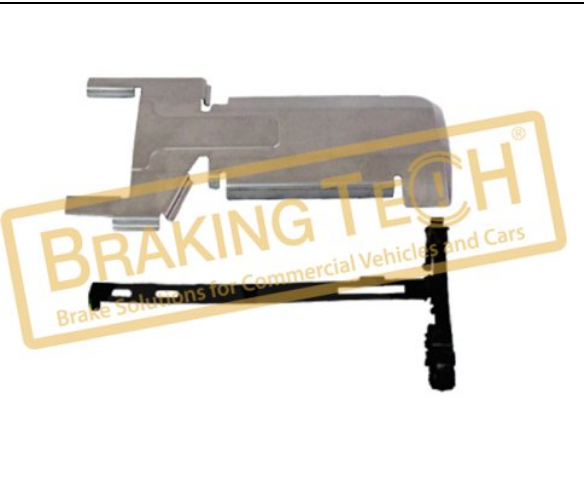

Application : :
 SB6,SB7...

OEM No :
 K000884

BTK10193

Description :
 Brake Pad Retainer Repair Kit (20mmType)

Application : :
 SB6,SB7...

OEM No :
 K002311

BTK10194

Description :
 Brake Pad Retainer Repair Kit