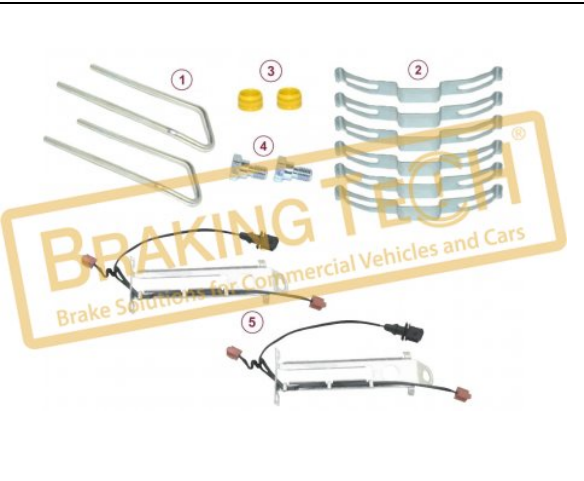

BTW30128

Description :
Caliper Brake Pad Retainer Set

Application :
DAF,MAN,OTOKAR,ISUZU,MB,R.V.I.,IVECO

OEM No :
969900275, 68323004

WVA :
29141, 29142, 29119

No	BT No	Information
1	BTS130-01 x 2	Pad Retainer 171mm(Length ...
2	BTS131 x 4	Retainer Shield
3	BTC89 x 2	Screw M10x1,25/ 20mm
4	BTK69 x 2	Rubber Tap
5	BTWS8400 x 2	Indicator Cable 375 mm