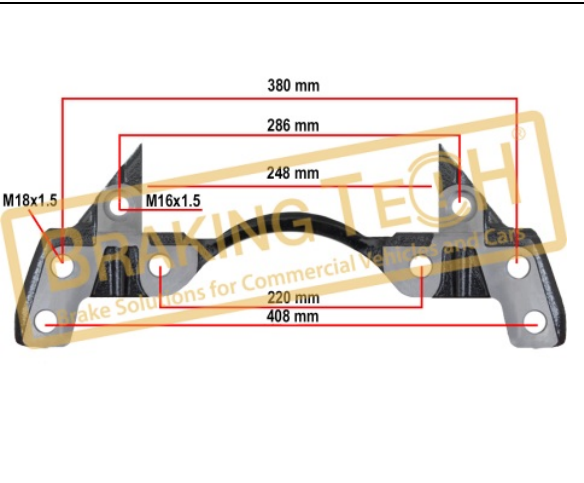

BTC0101100

Description :
 Caliper Carrier Knorr(SK7)

Application :
 Rim 22.5",SAF Axle

OEM No :
 Z019050, K015308, 3 080 0059 00, 3 080 0060 00

BTC0101102

Description :
 Caliper Carrier Knorr(SB6-SN6)
Application :
 BPW Axle,OTOKAR BUS
OEM No :
 K001105, K002979, 0203131300, Z000702, K003673