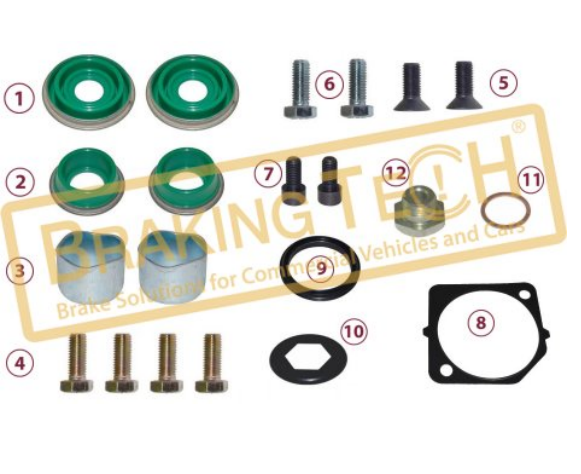

BTM20309

Description :
Caliper Repair Kit(DX175)

Application :
DX175

OEM No :
BT Only

No	BT No	Information
1	BTK103 x 2	Boot
2	BTK104 x 2	Boot
3	BTS69 x 2	Metal Tap Ø 42 / 28 mm
4	BTC57 x 4	Screw M10 x 1,5 x 25 mm
5	BTC56 x 2	Screw M10 x 1,5 x 20 mm
6	BTC58 x 2	Screw M8 x 1,25 x 16 mm
7	BTC55 x 2	Screw M8 x 1,25 x 20 mm
8	BTCN11 x 1	Gasket
9	BTK105 x 1	Seal
10	BTK106 x 1	Dust Cover 52x4,60
11	BTS70 x 1	Washer Ø19/Ø13 mm
12	BTC54 x 1	Plug Bolt