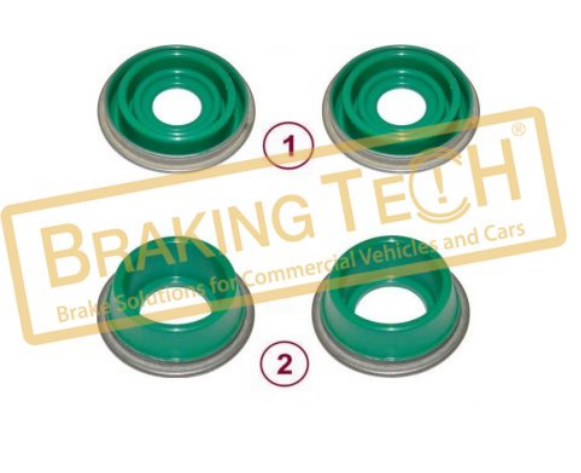

BTM20310

Description :
Caliper Boot Repair Kit(DX175)

Application :
DX175

No	BT No	Information
1	BTK103 x 2	Boot
2	BTK104 x 2	Boot