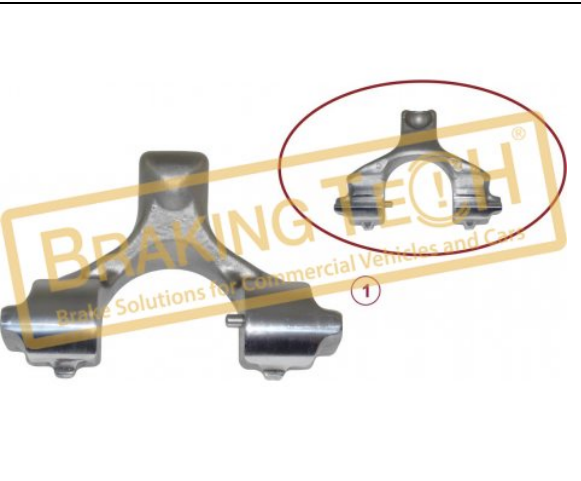

BTW30014

Description :
Caliper Lever

Application :
Mercedes BENZ, DAF, R.V.I., IVECO, MAN, OPTARE

OEM No :
BrakingTech

No	BT No	Information
1	BTT193 x 1	Lever