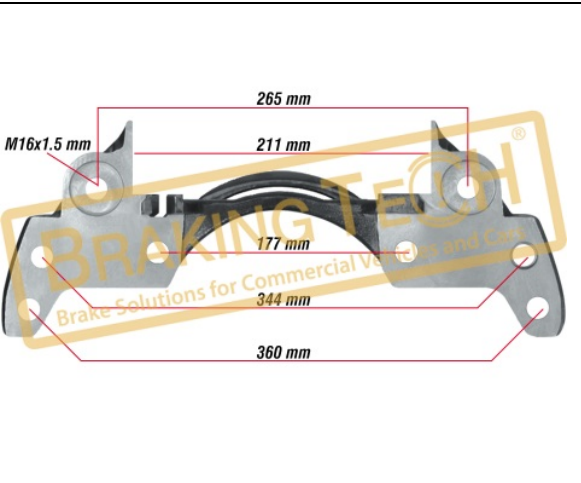

BTC0101118

Description :
Caliper Carrier Wabco L/H(Pan19)

Application : :
Pan19,5