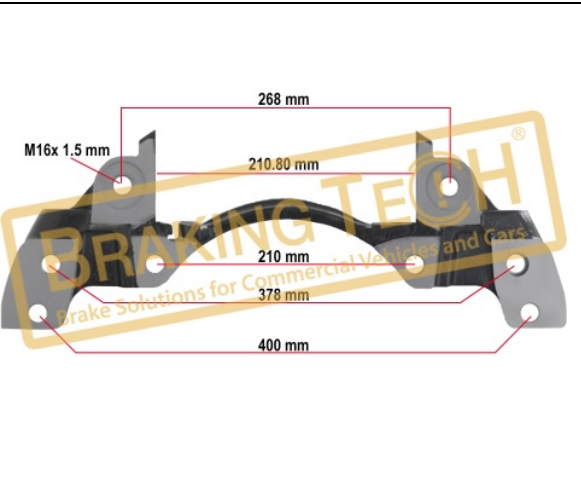

BTC010190

Description :

Caliper Carrier Wabco L/H(Pan22)

Application :

SMB,SAE,GIGANT,SAF

OEM No :

40 195 017, 40 195 001, 3.080.0033.20, 3.080.0019.01, 14 174 188