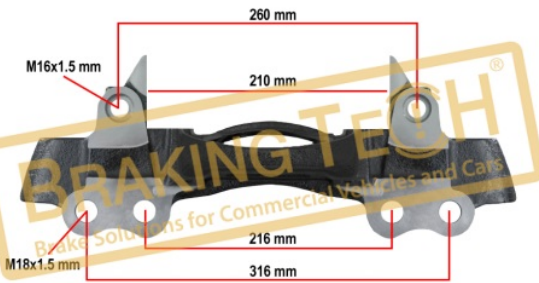

BTC010192

Description :
Caliper Carrier Haldex(ModulT)

Application : :
MODUL T (SAF)

OEM No :
94861