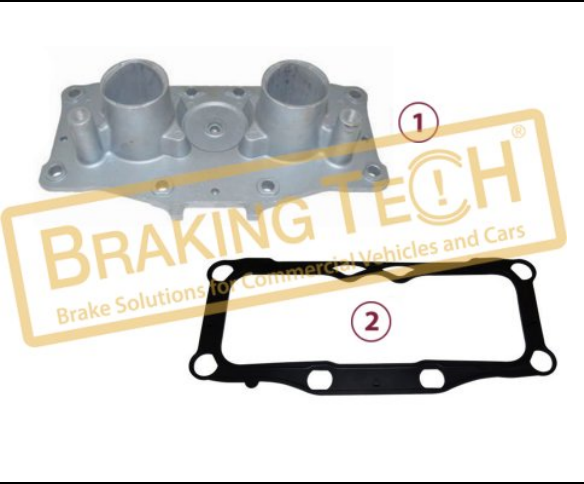

BTM20053-02

Description :
Caliper Calibration Aluminium Cap

Application :
R.V.I, IRISBUS, VAN HOO, MAN, VOLVO, KAROSA, ERF

OEM No :
CMSK.7.5

No	BT No	Information
1	BTT105 x 1	Aluminium Cap (Ball Beari ...
2	BTK35 x 1	Gasket