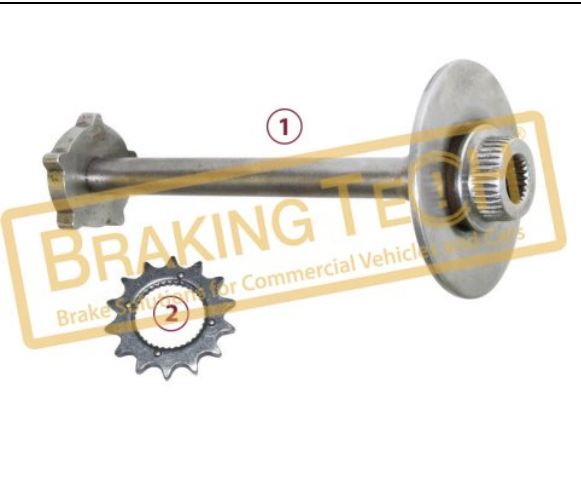

No	BT No	Information
1	BTT72 x1	Adjusting Mechanism

BTK10056

Description :
 Caliper Adjusting Mechanism

Application :
 Knorr Series

OEM No :
 SerinFren

No	BT No	Information
1	BTT73 x1	Adjusting Mechanism

BTK10057