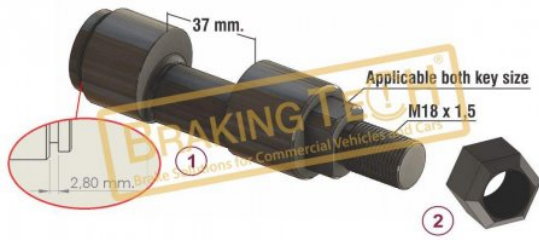

Application : :
 Girling Type,Hand Brake

OEM No :
 SP8570, SJ1032

No	BT No	Information
1	BTT431 x1	Setting Shaft Ø35x135 mm ...
2	BTC46 x1	Nut's M18x1,5

BTG80002

Description :
 Hand Brake Setting (Cam)

Application : :
 Hydraulic Type-Iveco Euro CityBus
 4,LRG612/LRG613,Volvo FL4-6