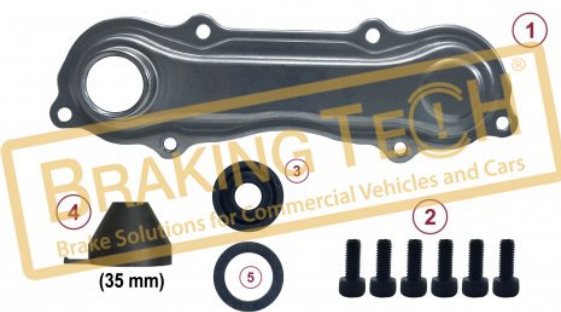

No	BT No	Information
1	BTP1-05 x1	Sensor Cover

BTK10065-07

Description :
 Caliper Metal Cover(Without Sensor)

Application :
 NA7,ST7

OEM No :
 SerinFren, CKSK.16

No	BT No	Information
1	BTT191 x1	Metal Sensor Cover
2	BTC100 x 6	Screw
3	BTK146 x 1	Inner Seal
4	BTK5 x 1	Plastic Cap 35mm
5	BTS160 x 1	Washer 25x17x 0,76 mm