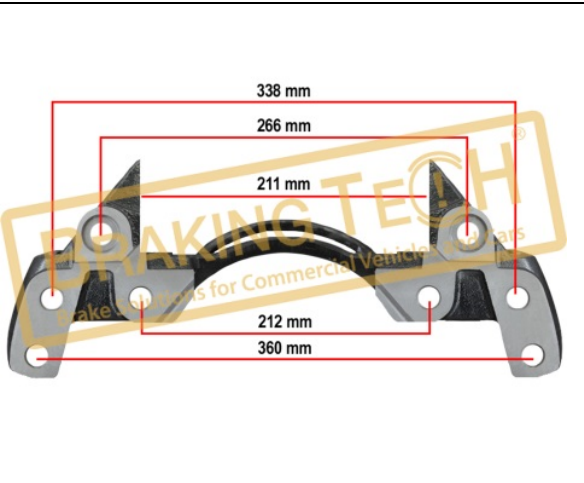

BTC0101102

Description :
Caliper Carrier Knorr(SB6-SN6)
Application :
BPW Axle,OTOKAR BUS
OEM No :
K001105, K002979, 0203131300, Z000702, K003673