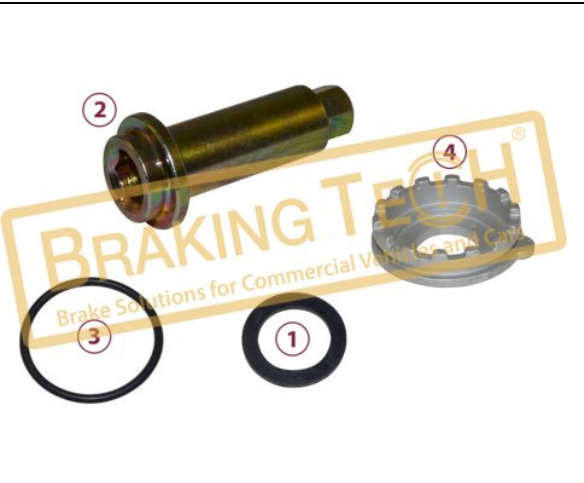

No	BT No	Information
1	BTK90 x 1	
2	BTT259 x 1	Pin oem:68191930-50060184 ...
3	BTK91 x 1	
4	BTT260 x 1	Cap (Thin Thread) 23 Teet ...
5	BTK92 x 1	

BTZ60012

Description :
Lock Cap Repair Kit (14 Teeth)

Application :
VOLVO,MAN,PACCAR