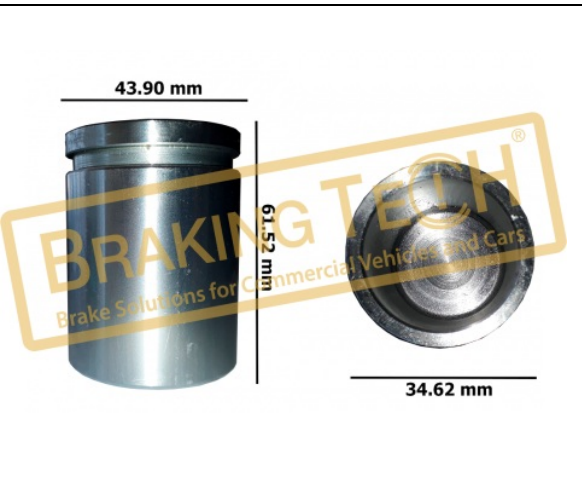

BTI72724

Description :
Caliper Piston

Application :
DAILY PISTON CALIPER 40C15,IVECO 42536172/173/174/175,RENAULT MASCOT 90-110 3,5 E 5TON

OEM No :
93161848