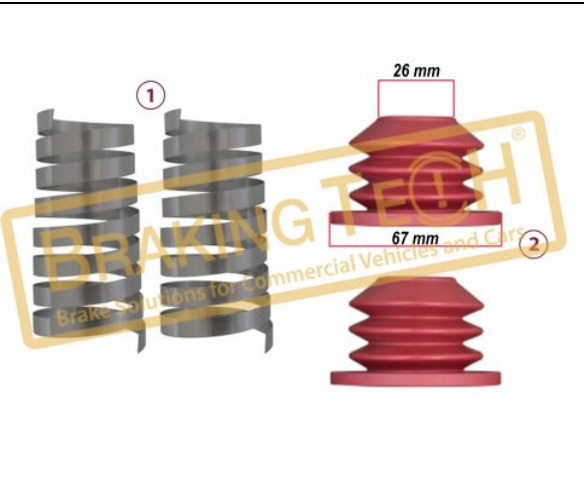

BTH90075

Description :
Boot & Spring Repair Kit

Application :
Haldex

OEM No :
BT Only

No	BT No	Information
1	BTY48 x 2	Protective Spring Ø67 mm
2	BTK168 x 2	Tappet Dust Cover Ø67 x ...