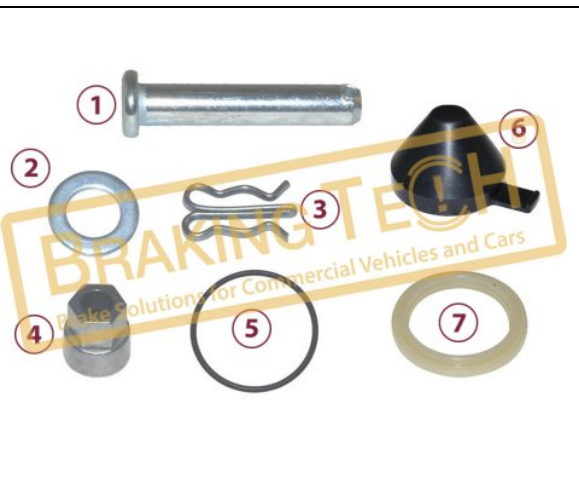

BTK10160

Description :
Adjuster Cap Service Kit

Application ::
SB 6, SB 7, SN 6

OEM No :
1140699F

No	BT No	Information
1	BTT83 x 1	Detent Pin
2	BTS8 x 1	Washer
3	BTS7 x 1	Cotter Pin
4	BTT76 x 1	Calibration Loaf
5	BTK9 x 1	O-Ring
6	BTK4 x 1	Rubber Cap (38mm)
7	BTP24 x 1	Teflon Ring