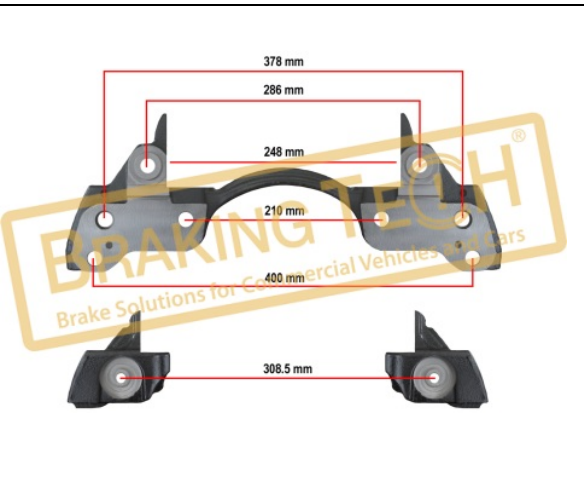

BTC0101108

Description :
Caliper Carrier Haldex(MODUL X)

Application :
22.5" Rim,Saf,MODUL X GEN 2,Trailer Axle

OEM No :
90636, 92502