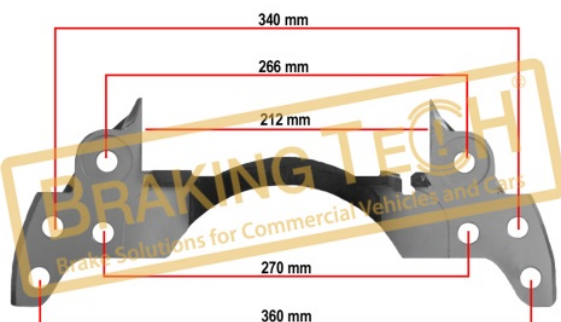

Application : :
 SCHMITZ Trailers Axles SCB430W1,D1-6J20

OEM No :
 6402227406

BTC0101116

Description :
 Caliper Carrier Wabco R/H(Pan19)

Application : :
 PAN19 Type

BTC0101117

Description :
 Caliper Carrier Wabco L/H(Pan19)