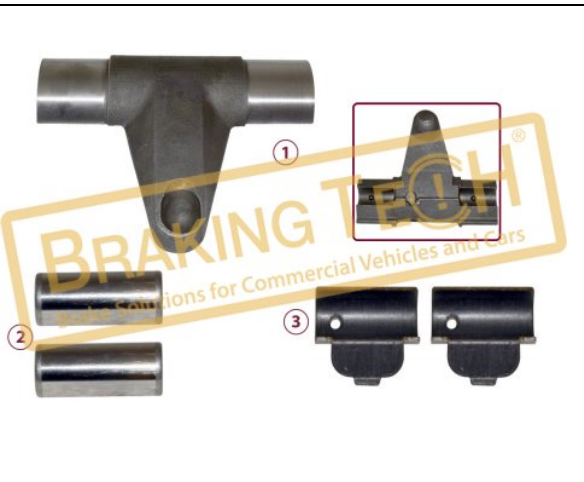

BTM20127

Description :
Caliper Lever (Left-Right)

Application :
R.V.I.Magnum,Premium,IRISBUS,VAN HOOL,MAN City Bus,VOLVO City Bus,KAROSA,ERF ECS,ECX

OEM No :
BrakingTech

No	BT No	Information
1	BTT155 x 1	Lever
2	BTT154 x 2	Pin
3	BTS40 x 2	Lever Bearing