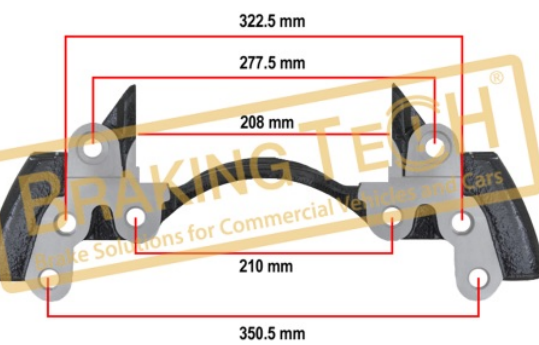

BTC010195

Description :
Caliper Carrier Knorr(SL7)
Application :
22.5" Rim Knorr SL7,MB 4140 rear 3028-29-4140
OEM No :
Z025197, K052379K50, 000 423 1006