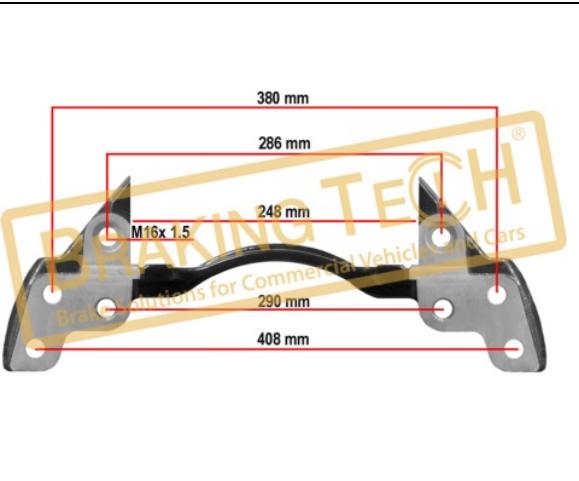

OEM No :

MCK1185, 68323215

BTC0101112

Description :

Caliper Carrier Knorr(SB7-SN7)

Application :

MB BUS CONNECTO, ZF Axle 22.5", BMC Bus

OEM No :