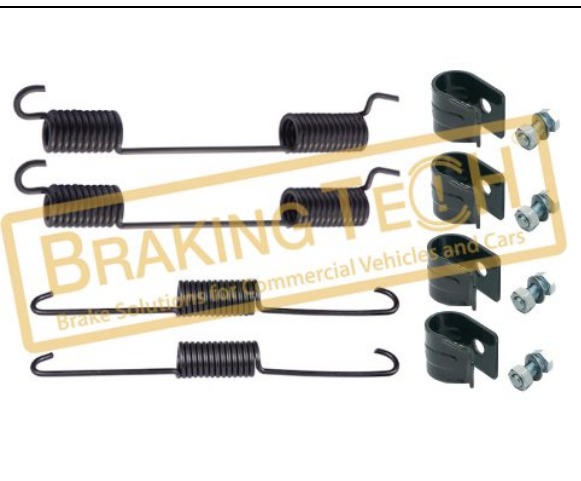

BTI71650

Description :
Brake Return Spring Kit

Application :
BMC PRO 522, TRAKKER, PERROT TYPE

OEM No :
93161872, 1518483, 12999573VT