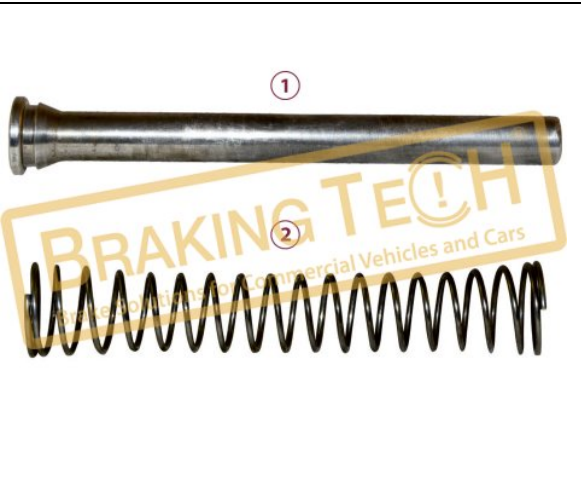

No	BT No	Information
1	BTP35 x 10	Dust Cover

BTM20213

Description :
Caliper Brake Pad Wear Assembly

Application :
MAN,RVI,VOLVO

OEM No :
SJ4022, 5001836607

No	BT No	Information
1	BTT179 x 1	Pin
2	BTY16 x 1	Spring