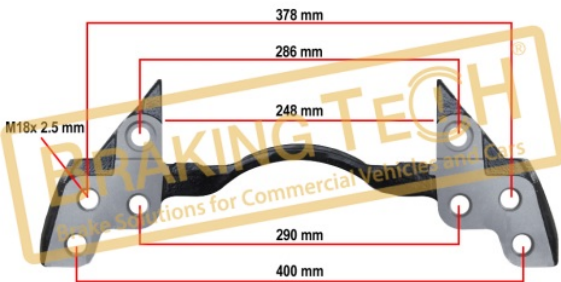

BTC010184

Description :
Caliper Carrier Knorr(SB7-SN7)

Application :
22.5 "Knorr SB7/SN7.Casting Z006590,Daf Trucks

OEM No :
K001528, Z006590, 1689314