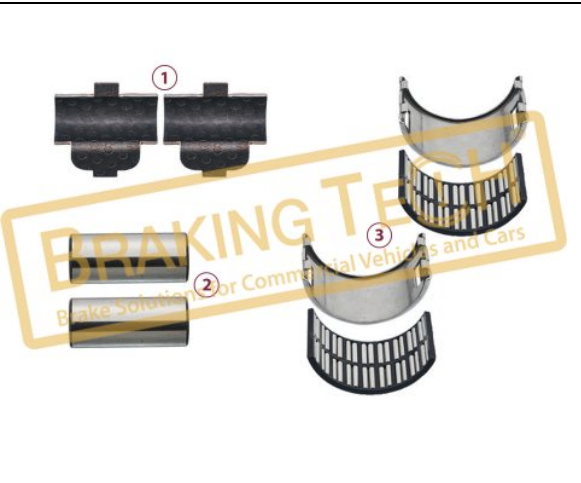

BTM20265

Description :
Caliper Roller Bearing Kit

Application :
Volvo, Renault, ROR

OEM No :
BrakingTech

No	BT No	Information
1	BTS96 x 2	Lever Bearing
2	BTT154 x 2	Pin
3	BTR10 x 2	Roller Bearing