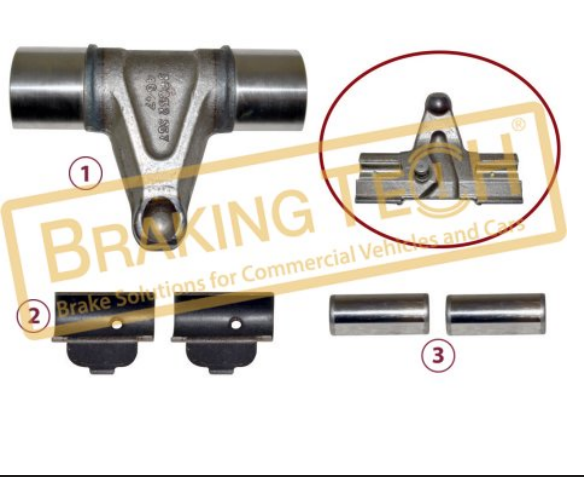

No	BT No	Information
1	BTT247 x 1	Lever 114mm(length)

BTM20128-02

Description :
 Caliper Lever (with Pin) New

Application :
 IVECO, Buses

OEM No :
 BrakingTech

No	BT No	Information
1	BTT237 x 1	Lever

BTM20129