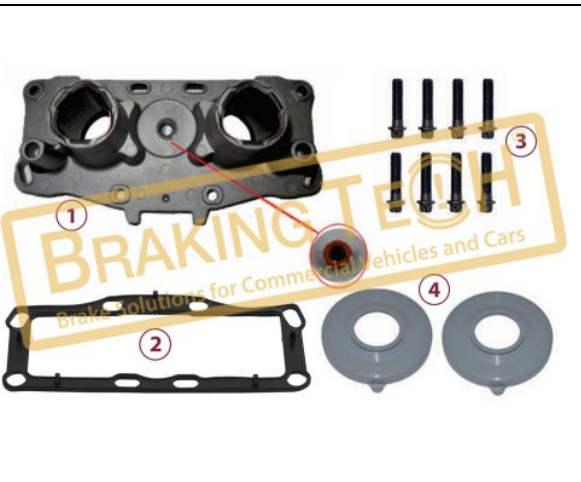

BTM20232-01

Description :
Caliper Calibration Mechanism(Universal Type)

Application :
Suitable for Trucks&Buses

OEM No :
BrakingTech

No	BT No	Information
1	BTT293 x 1	Aluminium Cap (Center Wit ...
2	BTK108 x 1	Gasket
3	BTC19 x 8	Screw M8X1.25X45mm