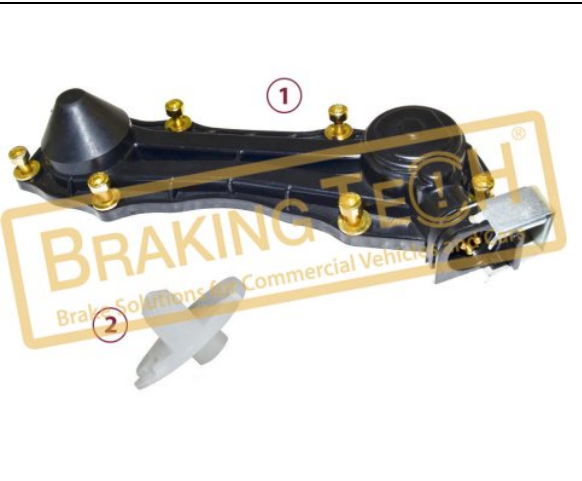

No	BT No	Information
1	BTP5 x1	Sensor Cover

BTK10069-01

Description :
 Caliper Sensor Cover NeW (Blank)

Application : :
 SCANIA,IVECO STRALIS,DAF

OEM No :
 BrakingTech

No	BT No	Information
1	BTP5-01 x1	Sensor Cover(Plastic)

BTK10069-C

Description :
 Caliper Plastic Cover Clips

Application : :
 Knorr Calipers

OEM No :
 BrakingTech

No	BT No	Information
1	BTS110 x1	Metal Clips

BTK10070

Description :
 Caliper Sensor Cover (2 Wires-Scania-DAF-Iveco)