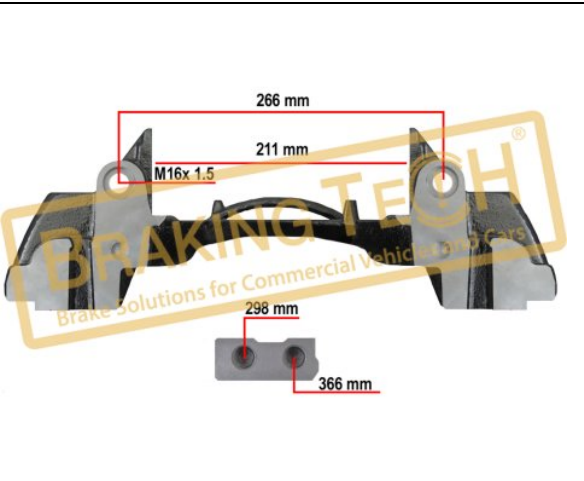

BTC0101109

Description :
Caliper Carrier Knorr(SK7)
Application :
BPW Trailer Axle,Rim 22.5"
OEM No :
K012619, Z006715, BPW 01.303.88.56.0, 2379697