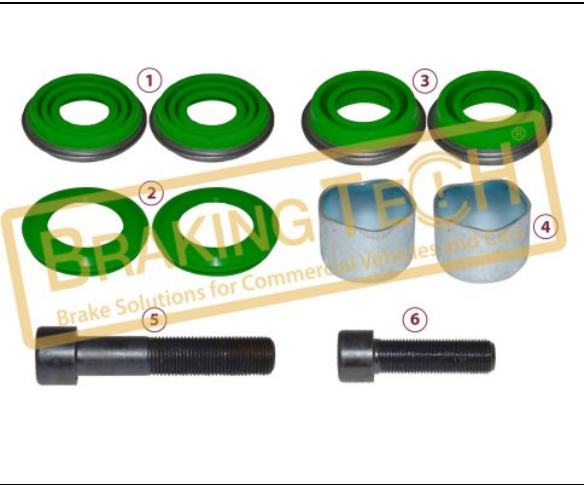

BTM20014

Description :
Caliper Repair Kit(DX225)

Application :
ROR,BREDAMENARINI BUS,IVECO BUS

OEM No :
MCK1193, Fruehauf CF104388, 193102

No	BT No	Information
1	BTK85 x 2	Boot
2	BTK86 x 2	Dust Cover
3	BTK87 x 2	Boot
4	BTS14 x 2	Metal Tap Ø 42 / 28 mm
5	BTC1-01 x 1	Screw M18 x 2.5 / 60 mm
6	BTC11-01 x 1	Screw M18 x 2.5 / 90 mm