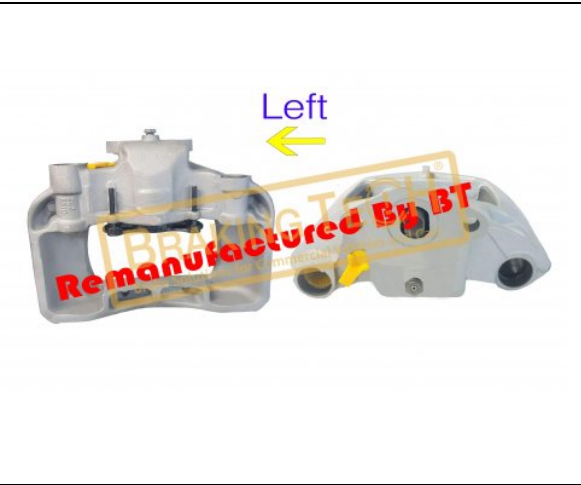

BTS50028

Description :
Caliper Complete ModulT R/H(Reman)

Application :
SBS2220 H0,SBS1918 H0

OEM No :
95621C, 95621, 3080008200, 3080008201, 03080008200, 03080008201, 03080008100, 2092736, 2092739, 71900 1005, 719001005, 719001023, 719001025, 550017648, 550017645, 719001011, 9285420, 96552, JAE 02 504 101 83, JAS 02 104 102 01