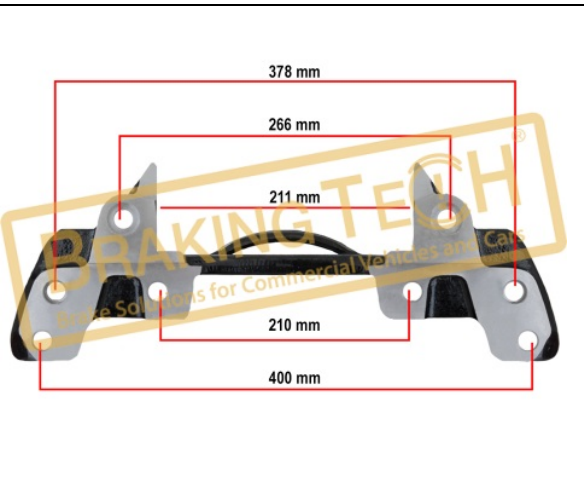

BTC010193

Description :
Caliper Carrier Knorr(SK7)

Application : :
SAF Trailer Axle,SCHMITZ,BPW Axle

OEM No :
K004099, 3 080 0054 01, 3 080 0055 01, 212600, Z012024, 3080008421, K013874