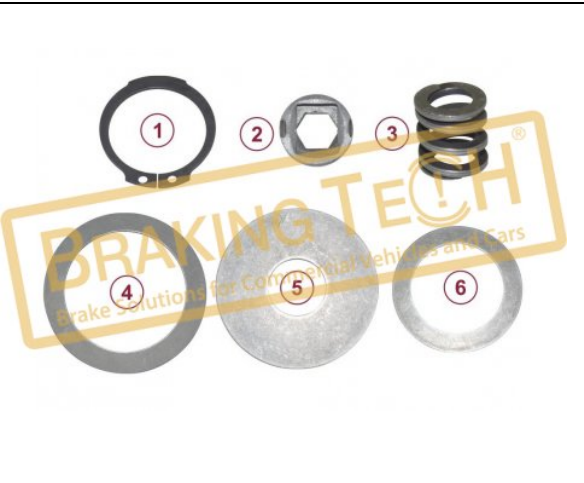

BTW30017

Description :
Caliper Mechanism Repair Kit

Application :
Mercedes BENZ, DAF, R.V.I., IVECO, MAN, OPTARE

OEM No :
BrakingTech

No	BT No	Information
1	BTSK3 x 1	Snap Ring Ø22,5x24mm
2	BTT189 x 1	Washer
3	BTY23 x 1	Spring Ø22,30x22,15mm
4	BTS53 x 1	Washer Ø49,4xØ35,5mm
5	BTS54 x 1	Washer Ø41,4xØ14,25 mm
6	BTS55 x 1	Washer Ø45xØ32 mm