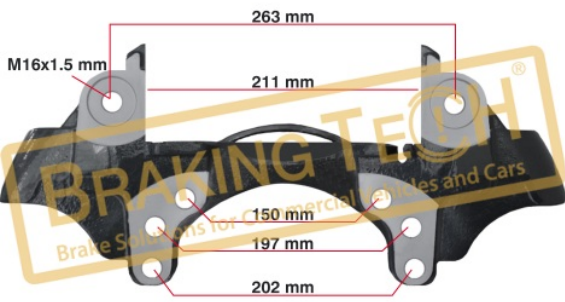

BTC0101218

Description :
Caliper Carrier Wabco Pan22(R/H)

Application :
VALX Axle 22.5"

OEM No :
6402250310, SCB1035095, 1063037