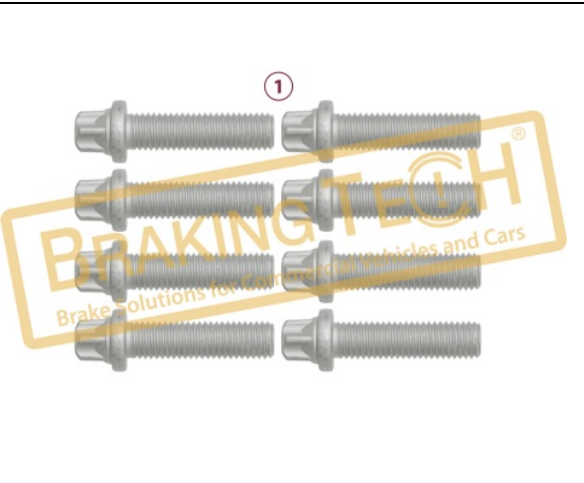

BTC0101926

Description :
Caliper Cover Bolt Kit

Application : :
SB Series

OEM No :
SerinFren

No	BT No	Information
1	BTC99 x 8	Bolt M14 x 2 x 52 mm