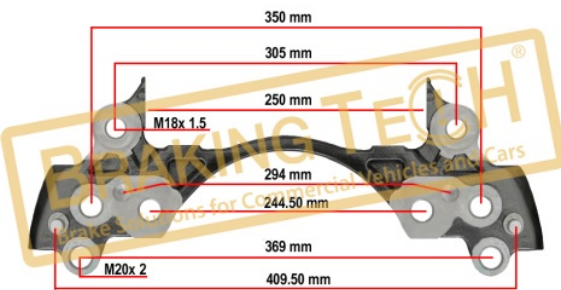

BTC0101106

Description :
Caliper Carrier Meritor(ELSA 225)

Application :
VOLVO (with Pin), RVI Magnum DXI

OEM No :
68325303, MCK1297, MCK1322, 85109886, 5001 866 384