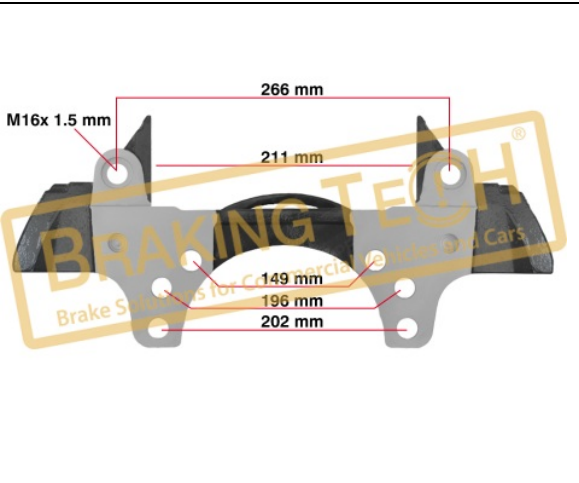

BTC0101115

Description :
Caliper Carrier Knorr(SN7)

Application :
SCHMITZ Trailer,Rim 22,5,SAF

OEM No :
K007475, Z000968