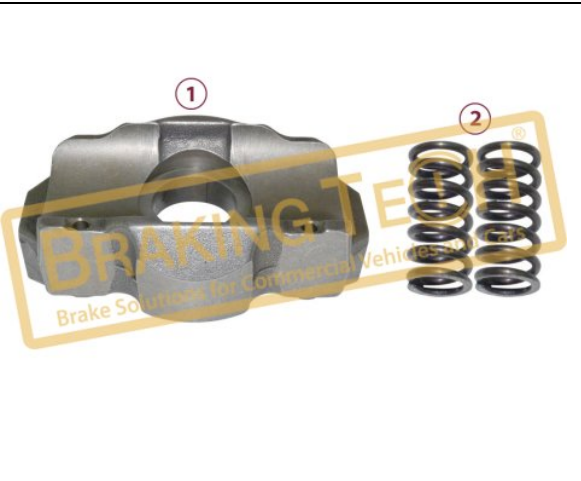

BTW30106

Description :
Caliper Mechanism Body

Application :
SCHMITZ,SCANIA,HENDRICKSON

OEM No :
BrakingTech

No	BT No	Information
1	BTT396 x 1	Mechanism Body
2	BTY40 x 2	Spring