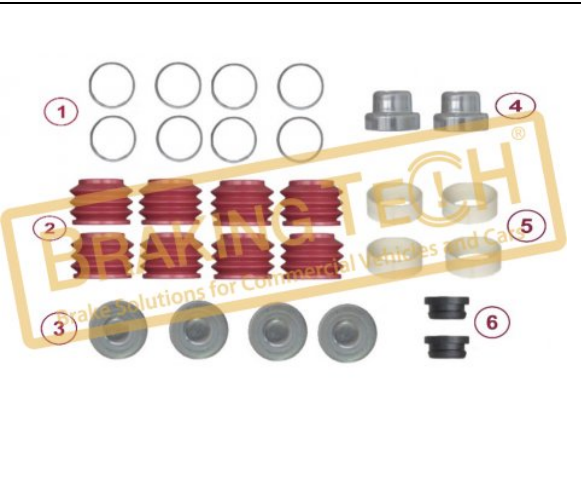

BTH90061

Description :

Caliper Pin Boot-Cap Quick Service Kit

Application :

All MODUL X Calipers

OEM No :

89723, 87680, SAF 3434385401, 03434385401, 3434385700, SMB M91004201, M91004301, Fruehauf CF103854

No	BT No	Information
1	BTS80 x 8	Dust Cover Retainer Ø39, ...
2	BTK113 x 8	Guide Pin Dust Cover
3	BTS81-01 x 4	Steel Cap Ø56x12,5 mm
4	BTS86 x 2	Steel Cap Ø57,5x40,5 mm
5	BTB27 x 4	Guide Pin Bush
6	BTP52 x 2	Plug