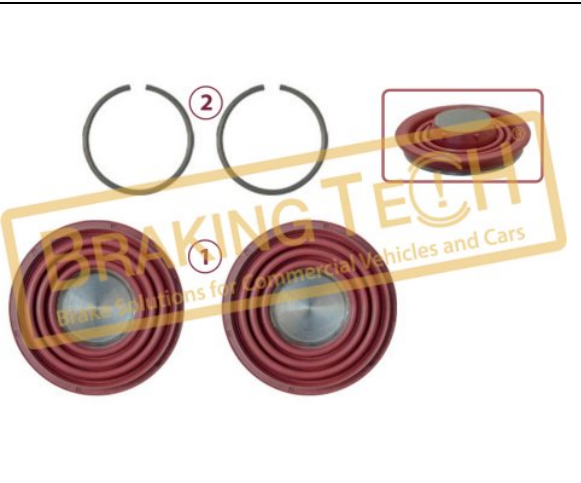

BTK10209

Description :
Caliper Tappet Repair Kit

Application : :
SL7 Series

OEM No :
BrakingTech

No	BT No	Information
1	BTTK85 x 2	Tappet&Boot
2	BTSK10 x 2	Circlip