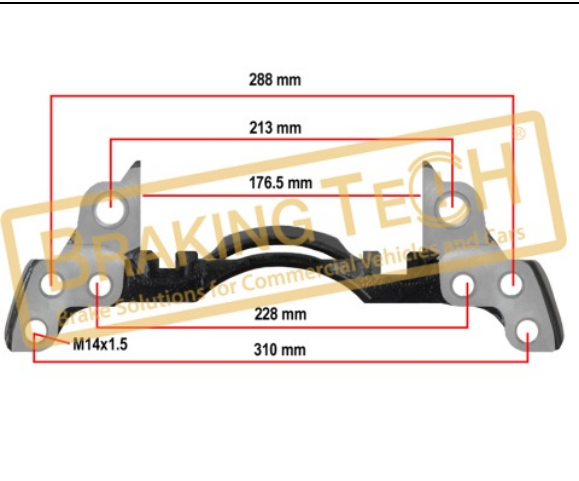

BTC010188

Description :

Caliper Carrier Wabco Right(Pan17.5)

Application :

DAF,IVECO,RVI,MAN,AVIA

OEM No :

81.50804.6355, 81.50804.6087, 81.50804.6071, 81.50804.9071, 81.50804.9087, 81.50804.6089, 1505372, 81.50804.6070, 81.50804.9070, 81.50804.6354, 81.50804.9088, 1505373, 40175050