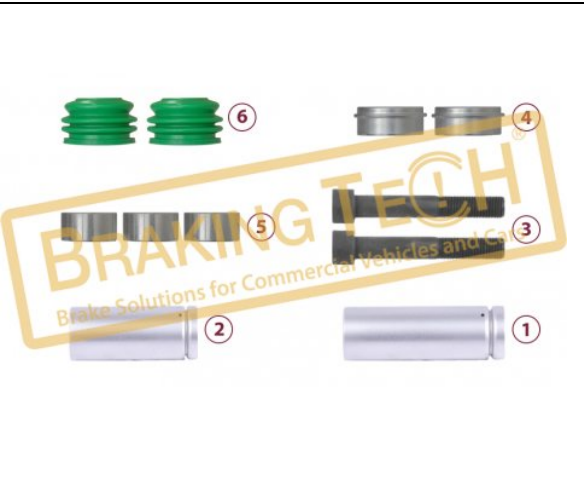

BTW30117

Description :
 Caliper Repair Kit
Application :
 1600VG, MB Bus, Neoplan, DAF-F-55
OEM No :
 12 999 551, 000 420 0982, N1.01101.5717,
 12999551VT

No	BT No	Information
1	BTT333 x 1	Pin 35x110mm
2	BTT382 x 1	Pin 34,8x98,5mm
3	BTC93 x 2	Pin Bolt M16 x 1,5 x 110m ...
4	BTS125 x 2	Pin Cap 42/17mm
5	BTB34 x 4	Pin Bush 35x39x20 mm
6	BTK119 x 2	Pin Boot