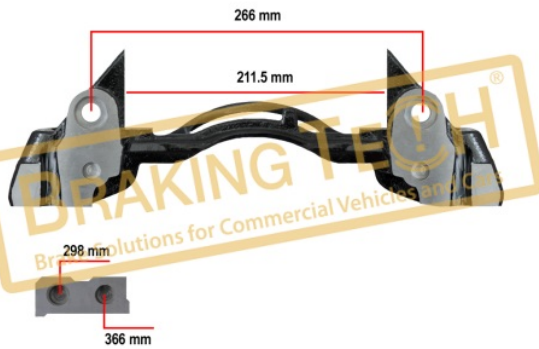

BTC010194

Description :
Caliper Carrier Knorr(SN6)

Application :
Rim 19.5", BPW Trailer Axle

OEM No :
01.303.88.550, BPW 01.303.88.55.0, K004679, 2379695