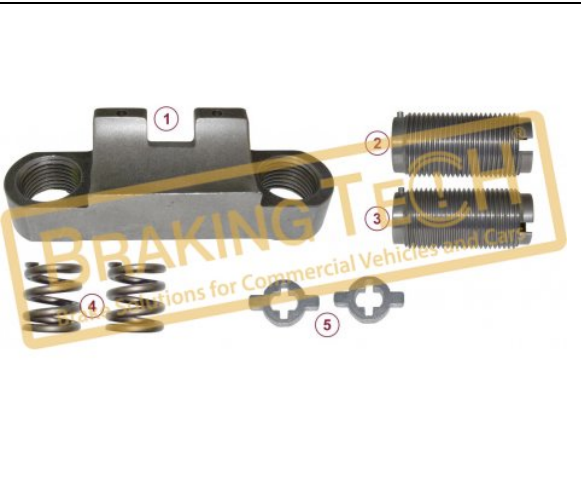

BTW30054

Description :
Caliper Bridge Assembly

Application :
RVI Midlum 14T, DAF LF55

OEM No :
40 225 004, 40 225 003

No	BT No	Information
1	BTT206 x 1	Bridge
2	BTT207 x 1	Calibration Bolt (Right) ...
3	BTT208 x 1	Calibration Bolt (Left)
4	BTY25 x 2	Spring
5	BTT209 x 2	Locking Shim