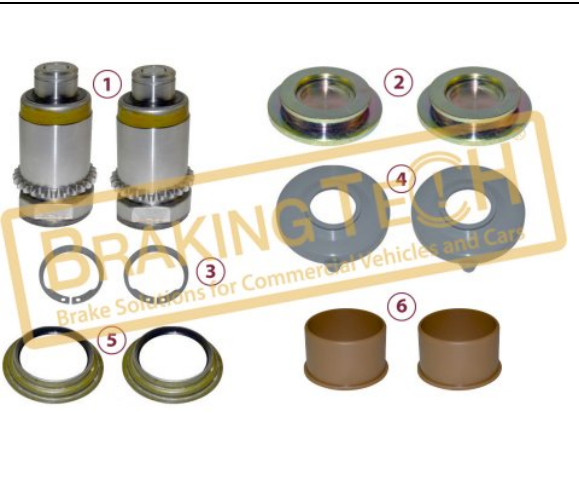

BTM20072

Description :
Caliper Adjusting Tappet Mechanism Repair Kit (Left)

Application :
VOLVO FL,FL6 H

OEM No :
MCK1236, 3092262

No	BT No	Information
1	BTT117 x 2	Mechanism (Left)
2	BTT119 x 2	Tappet
3	BTSK2 x 2	Snap Ring
4	BTK34 x 2	Dust Cover
5	BTK40 x 2	Mechanism Seal Ø63,5x11, ...
6	BTP27 x 2	Bush (Plastic) 49x45x30mm