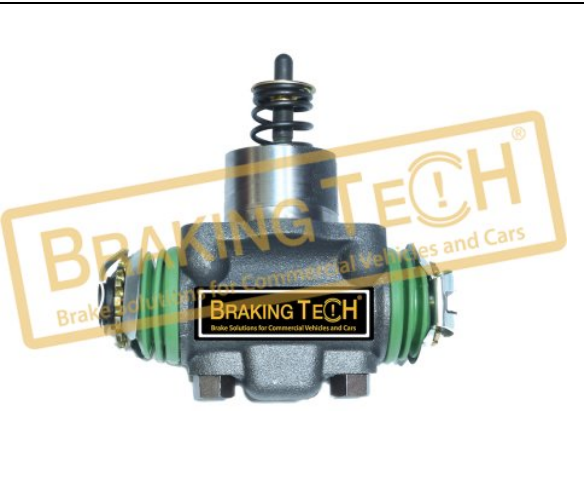

BTM20982

Description :
Brake Expander MAN

Application :
Lucas Meritor (OE),MAN L2000

OEM No :
81500006242, 81.5000.6242, 68191649, 81500006230, 81.500.006.230, 5000823231