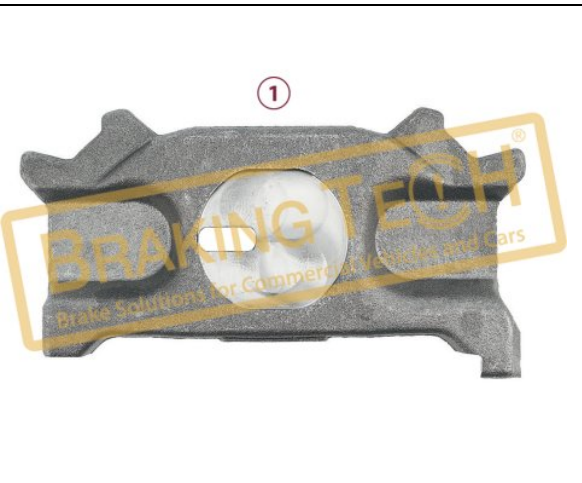

BTW30316

Description :
Caliper Push Plate Slotted (Right)

Application : :
RENAULT Midlum,VOLVO FL

OEM No :
640 319 929 2

No	BT No	Information
1	BTT472 x 1	Push Plate Slotted (Right ...