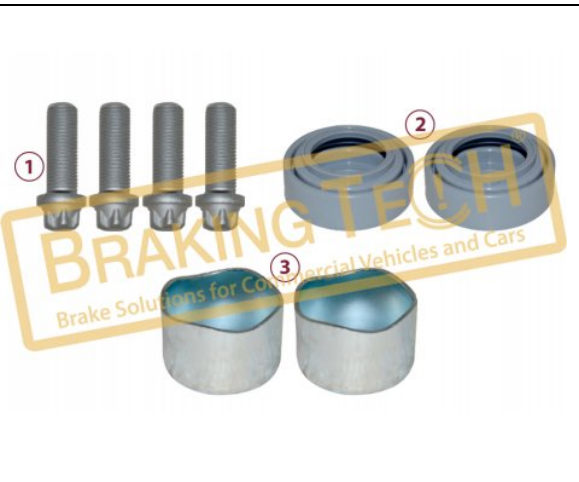

BTM20176

Description :
Caliper Repair Kit
Application :
VOLVO, RVI Midliner, Midlum, Premium, Scania R
OEM No :
MCK1253, DAF 884368, MAN STRMCK1253,
VOLVO AMMCK1253

No	BT No	Information
1	BTC27 x 4	Screw M14x1.5x40mm
2	BTK44 x 2	Boot
3	BTS19 x 2	Metal Tap Ø 44 / 22 mm