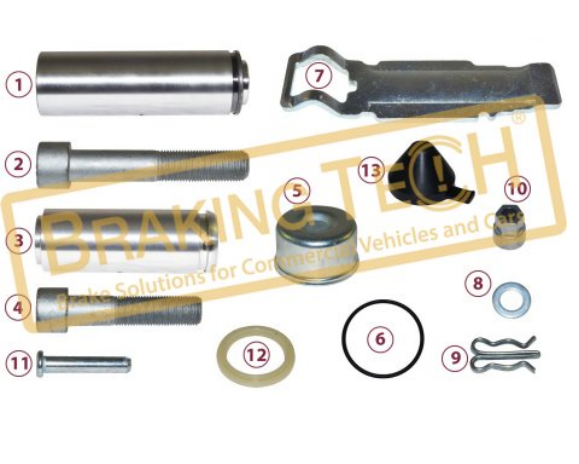

BTK10126

Description :
Caliper Repair Kit(Includes Retainer Pins)

Application :
SB 6, SB 7

OEM No :
K060760

No	BT No	Information
1	BTT6 x1	Guide Pin Ø36x114mm
2	BTC3 x1	Screw M16x1,5x85mm
3	BTT4 x1	Guide Pin Ø32x88,5mm
4	BTC1 x1	Screw M16x1,5x80mm
5	BTS4 x1	Metal Tap
6	BTK9 x1	O-Ring
7	BTS6 x1	Pad Retainer (20mm)
8	BTS8 x1	Washer
9	BTS7 x1	Cotter Pin
10	BTT76 x1	Calibration Loaf
11	BTT83 x1	Detent Pin
12	BTP24 x1	Teflon Ring
13	BTK4 x1	Rubber Tap (Ø 38mm)