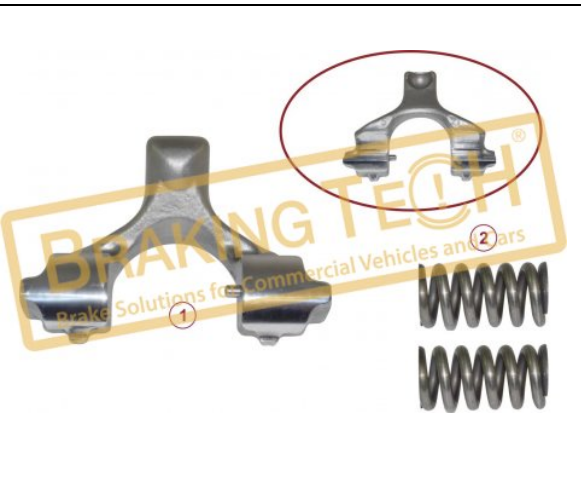

BTW30015

Description :
Caliper Lever

Application :
Mercedes BENZ, DAF, R.V.I., IVECO, MAN, OPTARE

OEM No :
CWSK.12.3

No	BT No	Information
1	BTT193 x 1	Lever
2	BTY21 x 2	Spring