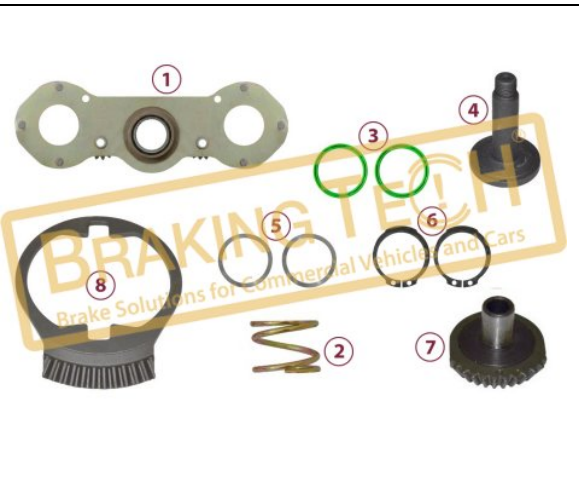

BTM20022-01

Description :
Caliper Repair Kit(DX225)(L/H)

Application :
ROR,BREDAMENARINI BUS,Irisbus

OEM No :
MCK1336, 193103

No	BT No	Information
1	BTT96-01 x 1	Mechanism
2	BTY5 x1	Spring
3	BTK32 x 2	Seal
4	BTT97 x 1	Pin
5	BTS47 x 2	Wavy Washer
6	BTSK1 x 2	Snap Ring
7	BTT98 x 1	Gear
8	BTT99 x 1	Central Gear