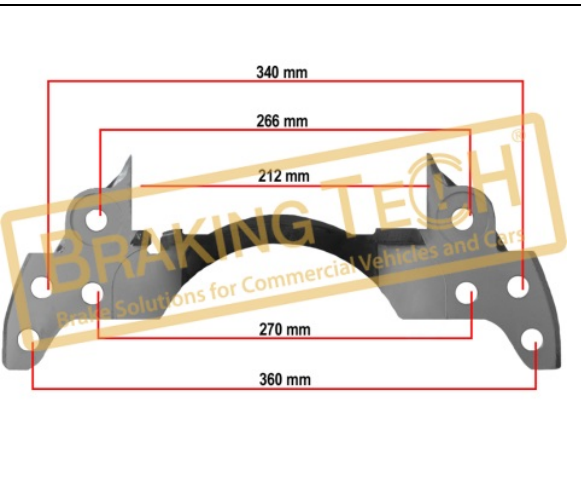

Application : :
 SCHMITZ Trailers Axles SCB430W1,D1-6J20

OEM No :
 6402227406

BTC0101116

Description :
 Caliper Carrier Wabco R/H(Pan19)

Application : :
 PAN19 Type

BTC0101117

Description :
 Caliper Carrier Wabco L/H(Pan19)