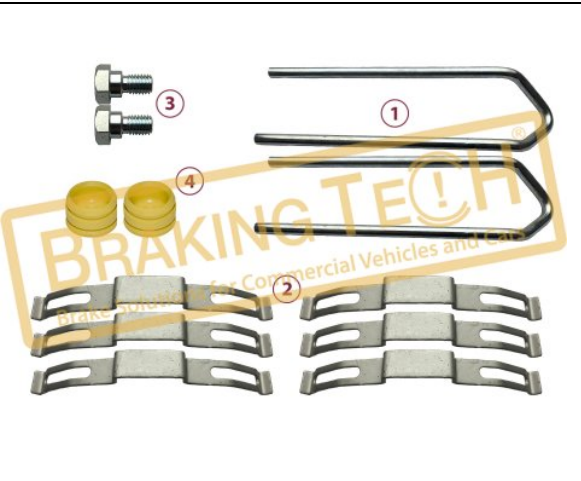

BTW30095

Description :
 Caliper Brake Pad Retainer Set

Application :
 DAF,SCANIA,SCHWARZMÜLLER

OEM No :
 S-32676-1

WVA :
 29162, 29168

No	BT No	Information
1	BTS130 x 2	Pad Retainer
2	BTS133 x 6	Retainer Shield
3	BTC89 x 2	Screw M10x1,50x20
4	BTK69 x 2	Rubber Tap