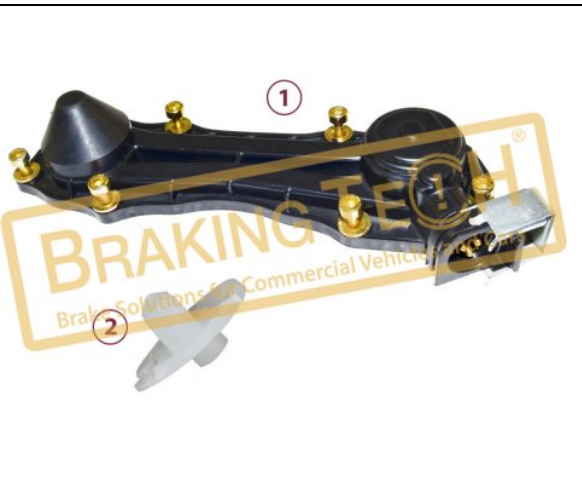

BTK10070-01

Description :
Caliper Sensor Cover (2 Wires-MAN-MB)

Application : :
MAN,MB

OEM No :
BrakingTech

No	BT No	Information
1	BTP6-01 x1	Sensor Cover
2	BTP21 x1	Clips