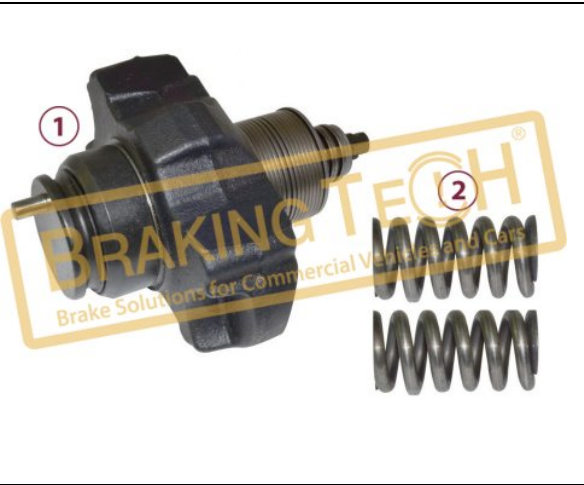

BTW0101995

Description :
Caliper Wabco with Carrier Pan19,5"(L/H)

Application : :
KOGEL,GIGANT,SCHWARZMÜLLER,SCHMITZ,VALX

OEM No :
40195037, 40195027, 866216, 1020778, 6500701, 3080001901, 40195017, 40195003, 40195001, 0877930, 09285257, 3080003301, 50300001, 829752, 6413027, 8702904771, 40195019, 40 195 035, 640 195 017 0, 640 195 087 0, 40195037X, 42-3302

BTW30001

Description :
Adjusting Mechanism Complete

Application : :
DAF 55 LF,DENNIS Enviro,SMB,GIGANT,SAF SK RB 9019

OEM No :
BraKingTech

No	BT No	Information
1	BTT180 x 1	Adjusting Mechanism
2	BTY21 x 2	Spring