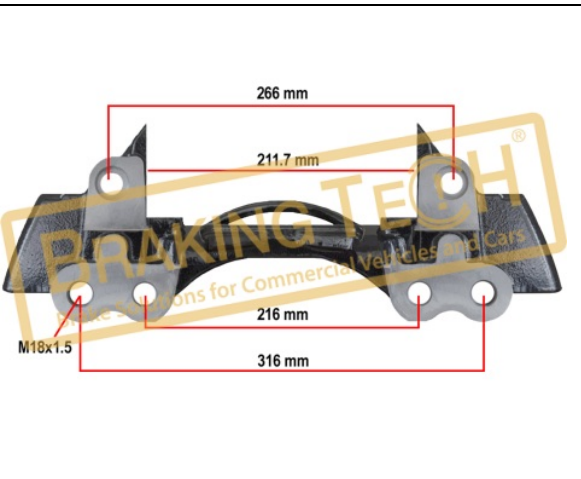

BTC0101100

Description :
Caliper Carrier Knorr(SK7)

Application :
Rim 22.5", SAF Axle

OEM No :
Z019050, K015308, 3 080 0059 00, 3 080 0060 00