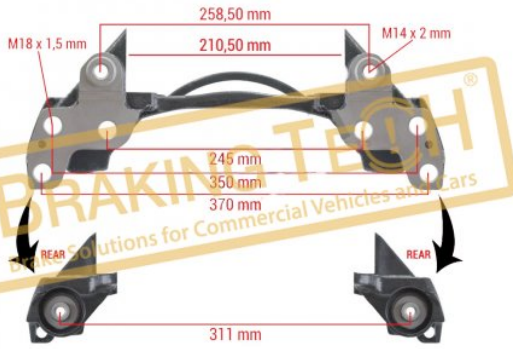

BTC0101220

Description :
Caliper Carrier Haldex(MODUL X)

Application : :
MODUL X ,Trailer Axle 22.5"

OEM No :
BrakingTech