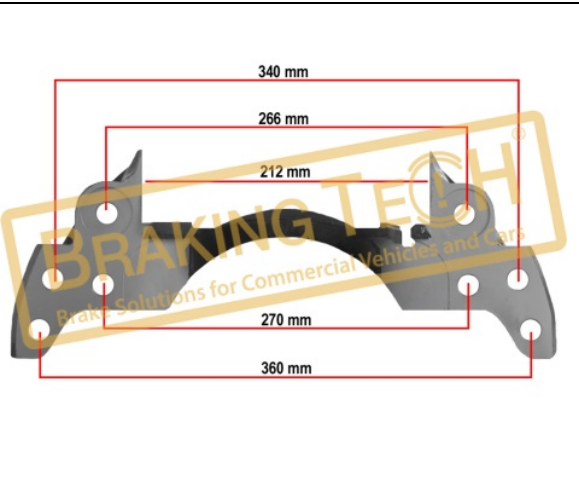

BTC0101116

Description :
Caliper Carrier Wabco R/H(Pan19)

Application :
PAN19 Type