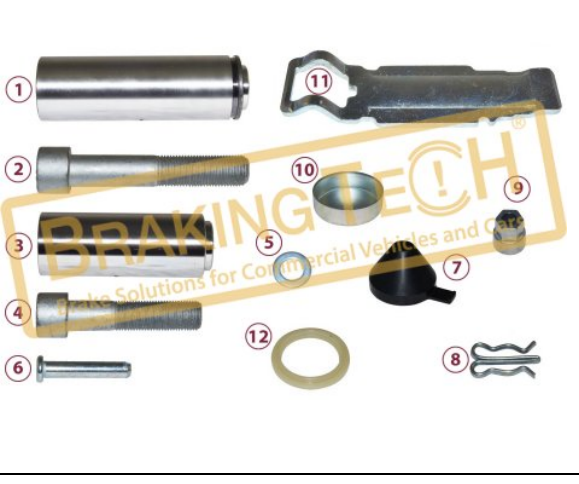

BTK10124

Description :
Caliper Repair Kit

Application :
SK 7, SN 7

OEM No :
K0130050

No	BT No	Information
1	BTT6 x1	Guide Pin Ø36x114mm
2	BTC3 x1	Screw M16x1,5x85mm
3	BTT9 x1	Guide Pin Ø36x64mm
4	BTC2 x1	Screw M16X1,5X70mm
5	BTS8 x1	Washer
6	BTT83 x1	Detent Pin
7	BTK4 x1	Rubber Cap (Ø38mm)
8	BTS7 x1	Cotter Pin
9	BTS9 x1	Metal Cap Ø 40 / 14mm
10	BTS3 x1	Metal Tap Ø 40 / 24.5 mm
11	BTP24 x2	Teflon Ring
12	BTS6 x1	Pad Retainer (20mm)
13	BTT76 x1	Calibration Loaf