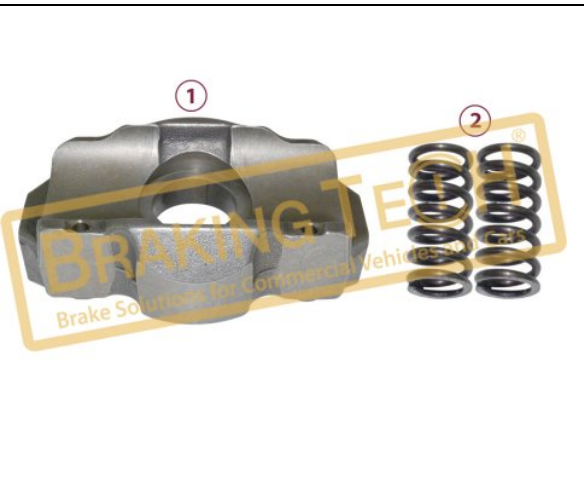

BTW30063

Description :
Caliper Mechanism Body

Application :
MAXX22,MAN TGX

OEM No :
SerinFren

No	BT No	Information
1	BTT230 x1	Bridge
2	BTY28 x 2	Spring