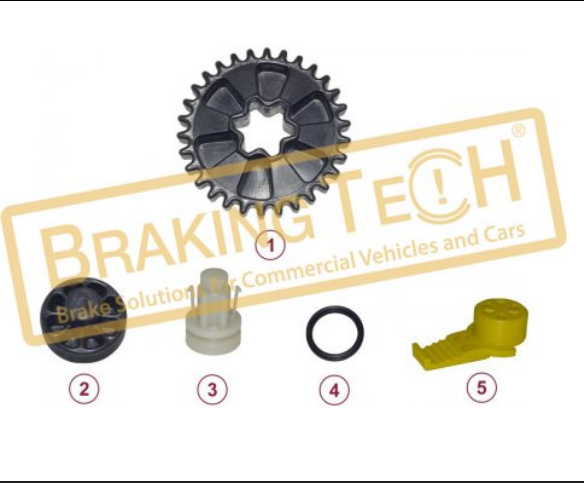

BTS50012

Description :
Caliper Plastic Caps Repair Kit

No	BT No	Information
1	BTP40 x 1	Plastic Gear
2	BTP39 x 1	Plastic Tap
3	BTP41 x 1	Plastic Gear
4	BTP42 x 1	O-ring
5	BTP43 x 1	Plastic Tap

Application :
Modul T-HALDEX (SBS2220)

OEM No :
BrakingTech