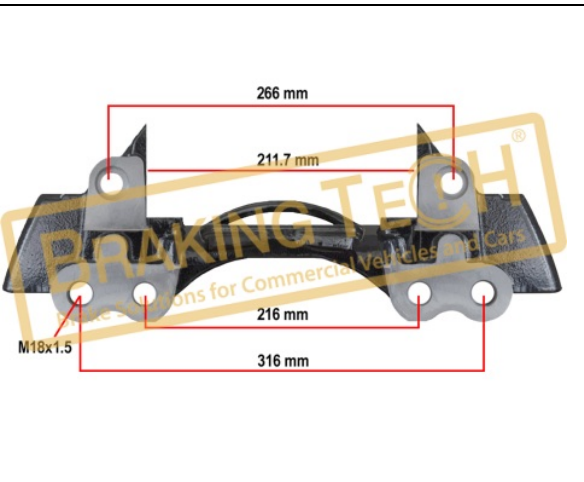

BTC0101100

Description :
 Caliper Carrier Knorr(SK7)

Application :
 Rim 22.5",SAF Axle

OEM No :
 Z019050, K015308, 3 080 0059 00, 3 080 0060 00

BTC0101102

Description :
 Caliper Carrier Knorr(SB6-SN6)
Application :
 BPW Axle,OTOKAR BUS
OEM No :
 K001105, K002979, 0203131300, Z000702, K003673