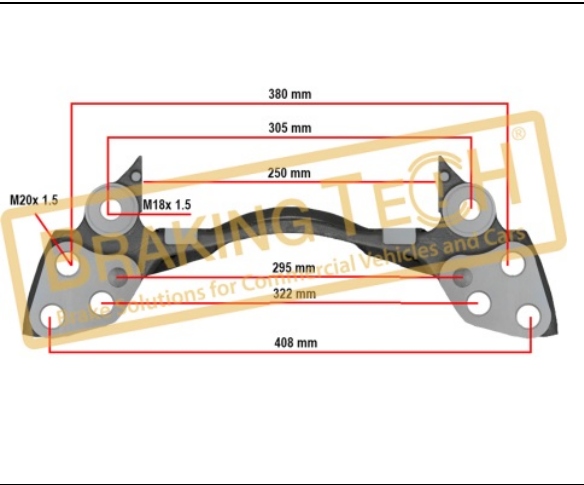

BTC0101136

Description :
Caliper Carrier Meritor(Elsa225)
Application :
Ford Cargo
OEM No :
68326153