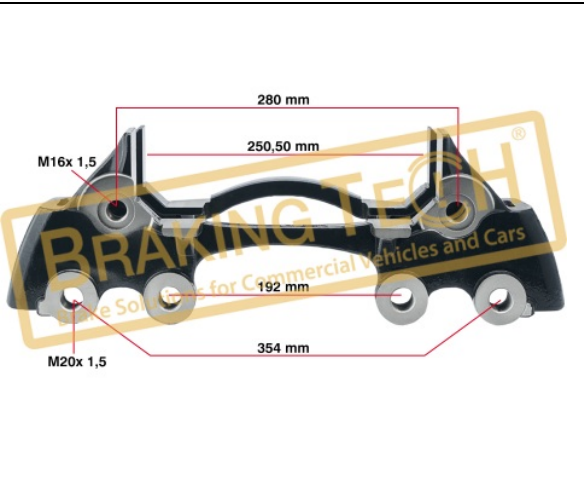

BTC0101131

Description :
Caliper Carrier Meritor(D3)
Application :
Renault Premium, Magnum
OEM No :
68320814