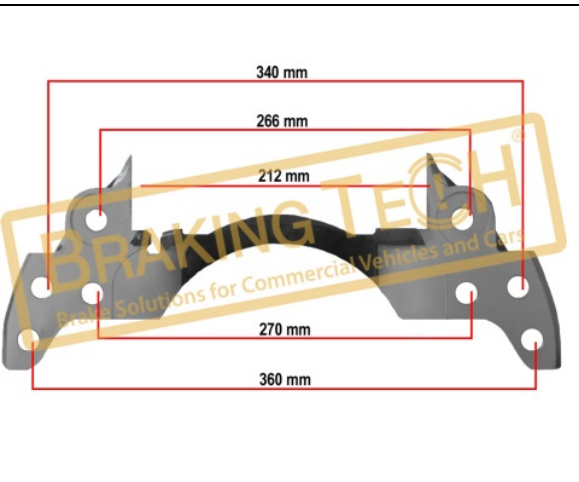

BTC0101117

Description :
Caliper Carrier Wabco L/H(Pan19)

Application :
PAN19 Type