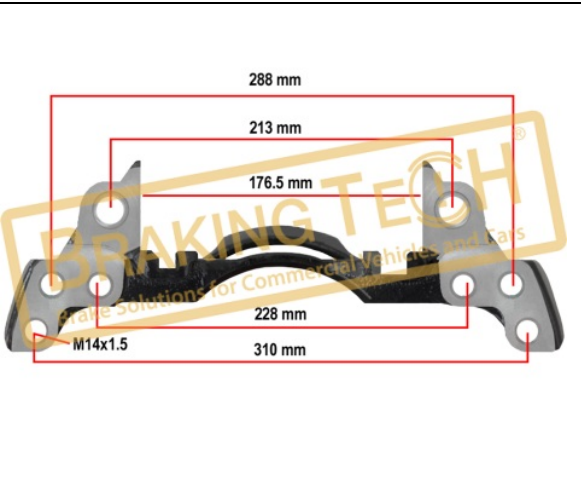

BTC010188

Description :

Caliper Carrier Wabco Right(Pan17.5)

Application :

DAF,IVECO,RVI,MAN,AVIA

OEM No :

81.50804.6355, 81.50804.6087 , 81.50804.6071, 81.50804.9071 , 81.50804.9087, 81.50804.6089, 1505372, 81.50804.6070, 81.50804.9070, 81.50804.6354, 81.50804.9088, 1505373, 40175050