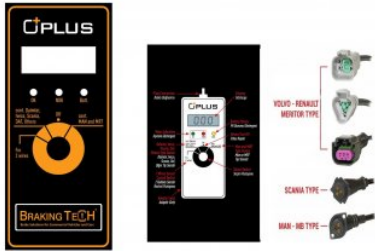

BTA81K002-01

Description :

Potentiometer Tester Knorr Type 2

Application : :

Knorr-Bremse diagnostic unit K154433N50, also useful for wabco maxx and meritor sensors

OEM No :

K154433N50