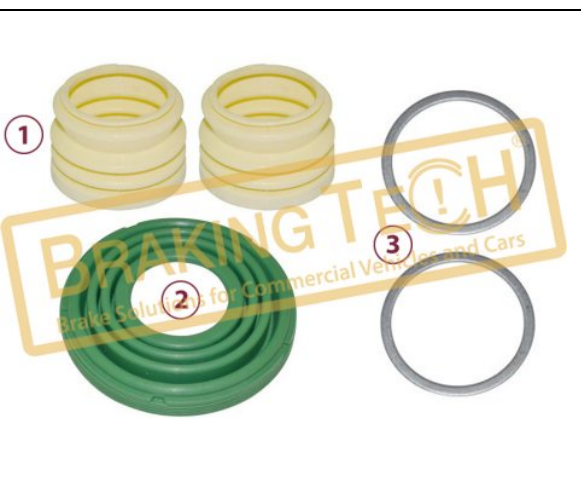

BTW30027

Description :

Caliper Boot Kit

Application :

KÖGEL, KRONE, SAF, SCHMITZ, DENNIS, GIGANT

OEM No :

BrakingTech

No	BT No	Information
1	BTK70 x 2	Boot (white)
2	BTK67 x 1	Boot
3	BTS57 x 2	Metal Ring