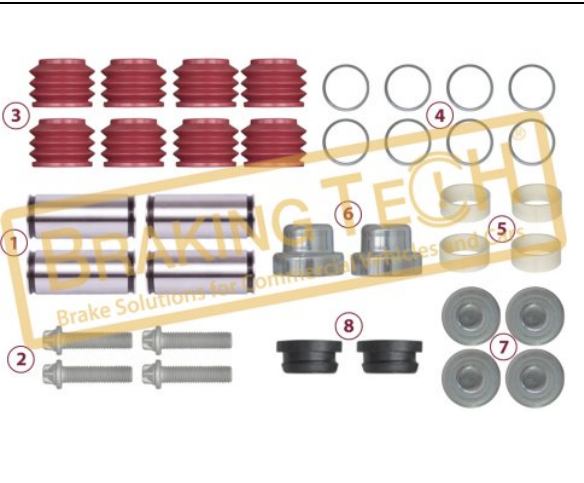

BTH90036

Description :
Caliper Repair Kit

Application :
MARK IV (4) Type

OEM No :
89541, SMB M91002602, Fruehauf CF104124

No	BT No	Information
1	BTT327 x 4	Guide Pin Ø35 x 70mm
2	BTC70 x 4	Guide Pin Bolt M14 x2 x 5 ...
3	BTK113 x 8	Guide Pin Dust Cover
4	BTS80 x 8	Dust Cover Retainer Ø39, ...
5	BTB27 x 4	Guide Pin Bush(New)
6	BTS86 x 2	Steel Cap Ø57,5 x 40,5mm
7	BTS81-01 x 4	Steel Cap Ø56 x 12,5mm
8	BTP52 x 2	Plug