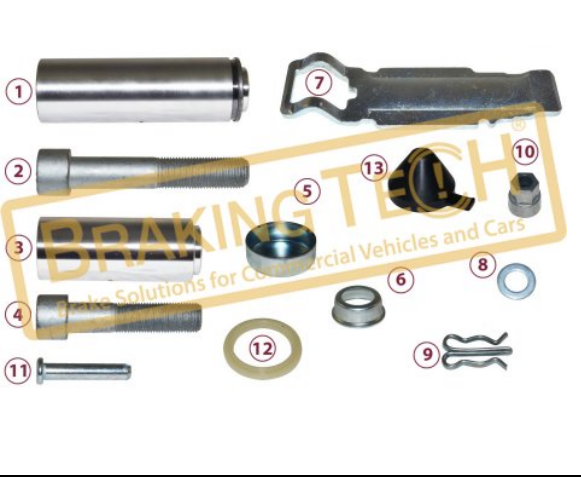

BTK10129

Description :
Caliper & Brake Pad Components

Application :
SN 6

OEM No :
K048278

No	BT No	Information
1	BTT6 x 1	Guide Pin Ø36x14mm
2	BTC3 x 1	Screw M16x1,5x85mm
3	BTT1 x 1	Guide Pin Ø32X80mm
4	BTC1 x 1	Screw M16X1,5X80mm
5	BTS9 x 1	Metal Tap Ø 40 / 14 mm
6	BTS2 x 1	Pin Tap
7	BTS6 x 1	Pad Retainer (20mm)
8	BTS8 x 1	Washer
9	BTS7 x 1	Cotter Pin
10	BTT76 x 1	Calibration Loaf
11	BTT83 x 1	Detent Pin
12	BTP24 x 1	Teflon Ring
13	BTK4 x 1	Rubber Tap (38mm)