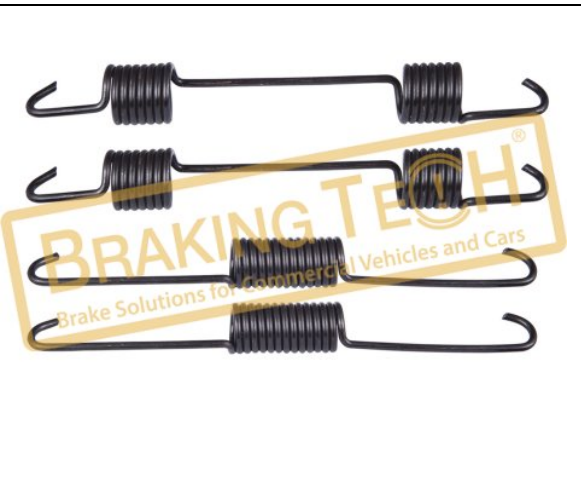

BTI71631

Description :
Return Spring Kit

Application :
TRAKKER-TECH-STAR, Ø 410 SIMPLEX

OEM No :
93161627, RBSK2128.M, 93162113, RBSK2128, 2258F1306S, 2258D1122S