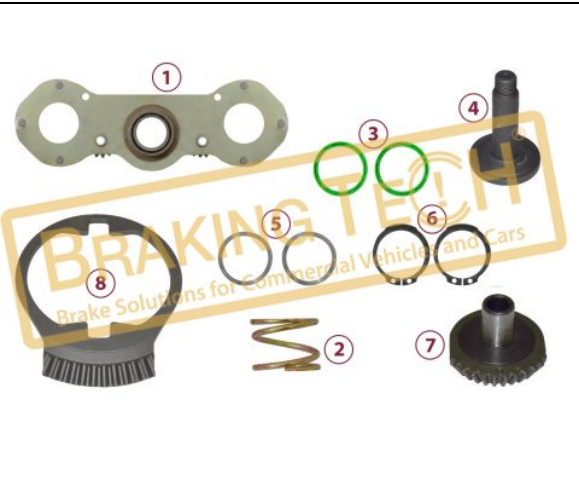

BTM20021-01

Description :
Caliper Repair Kit(DX225)(R/H)

Application :
ROR,BREDAMENARINI BUS,Irisbus

OEM No :
MCK1337, 193104

No	BT No	Information
1	BTT95-01 x 1	Mechanism
2	BTY5 x1	Spring
3	BTK32 x 2	Seal
4	BTT97 x 1	Pin
5	BTS47 x 2	Wavy Washer
6	BTSK1 x 2	Snap Ring
7	BTT98 x 1	Gear
8	BTT99 x 1	Central Gear