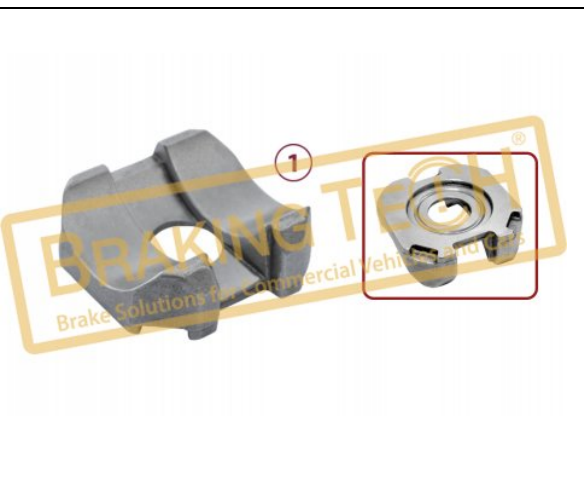

BTS50034

Description :
Caliper Lever Bearing House

Application :
GEN II Type

OEM No :
BrakingTech

No	BT No	Information
1	BTT531 x 1	Bearing House