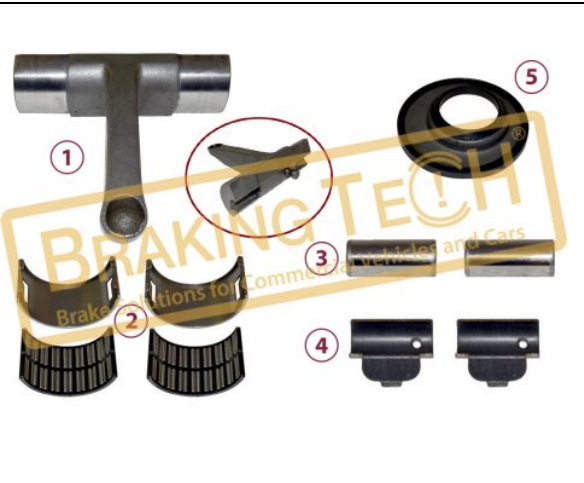

BTM20140

Description :
Caliper Lever Repair Kit (Left-Right)

Application :
R.V.I.Magnum,Premium,IRISBUS,VAN HOOL,MAN
City Bus,VOLVO City Bus,KAROSA,ERF ECS,ECX

OEM No :
BrakingTech

No	BT No	Information
1	BTT163 x 1	Lever
2	BTR10 x 4	Roller Bearing
3	BTT154 x 2	Pin
4	BTS39 x 2	Lever Bearing
5	BTK39 x 1	Eccentric Seal