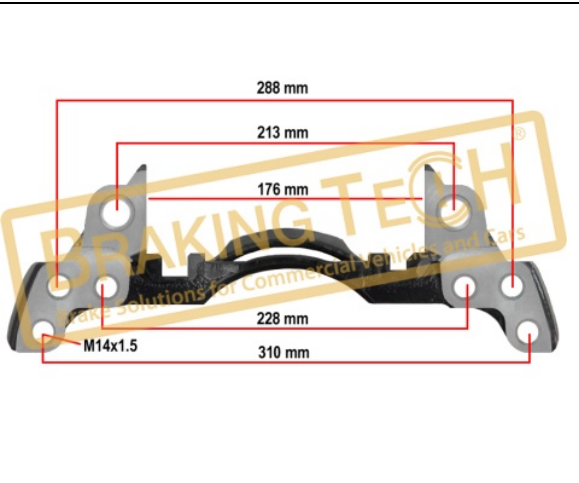

BTC010187

Description :

Caliper Carrier Wabco Left(Pan17.5)

Application :

DAF,IVECO,RVI,MAN,AVIA

OEM No :

81.50804.6355, 81.50804.6087, 81.50804.6071, 81.50804.9071, 81.50804.9087, 81.50804.6089, 1505372, 81.50804.6070, 81.50804.9070, 81.50804.6354, 81.50804.9088, 1505373, 40175050