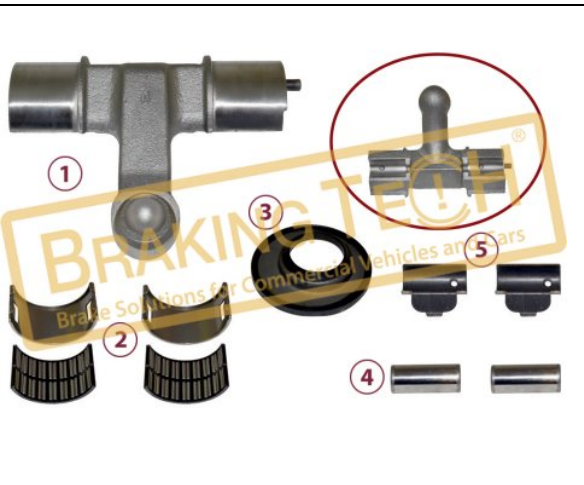

BTM20130

Description :
Caliper Lever Repair Kit (Left)

Application :
VOLVO FL,FL6 H

OEM No :
SJ4096, 85109975, 21109753, MCK1398, 3092258

No	BT No	Information
1	BTT158 x 1	Lever
2	BTR10 x 4	Roller Bearing
3	BTK39 x 1	Eccentric Seal
4	BTT154 x 2	Pin
5	BTS40 x 2	Lever Bearing