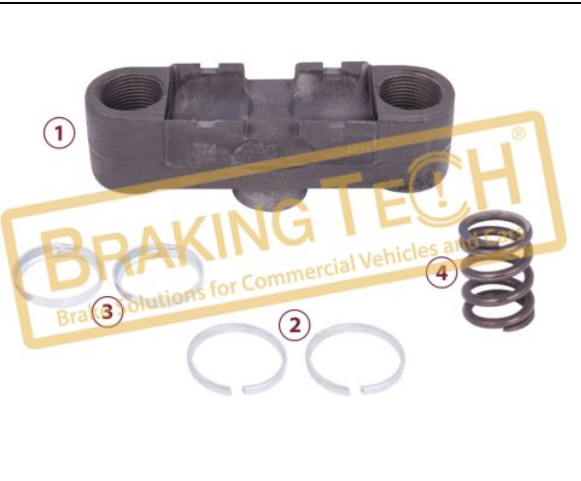

BTH90017

Description :
Caliper Bridge and Repair Kit

Application :
MARK II-III (2-3) Type

OEM No :
BrakingTech

No	BT No	Information
1	BTT313 x 1	Bridge Assembly
2	BTS97 x 2	Circlip Ø35 x 4mm
3	BTS79 x 2	Circlip Ø39 x 6,5mm
4	BTY33 x 1	Spring