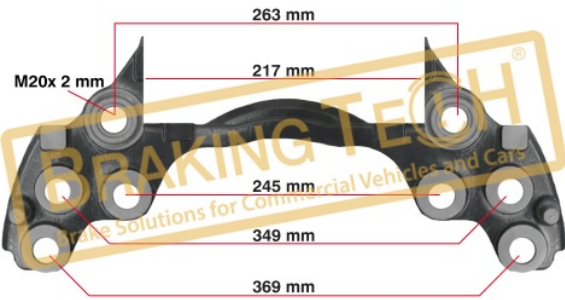

BTC0101214

Description :
Caliper Carrier Meritor L-R/H(C Duco)
Application :
VOLVO FL,FL6 H
OEM No :
68323539