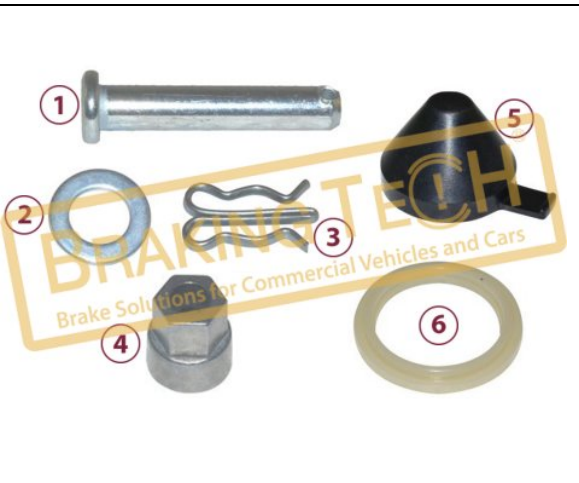

BTK10161

Description :
Adjuster Cap& Pin Repair Kit

Application ::
SN 6

OEM No :
1140875F

No	BT No	Information
1	BTT83 x 1	Detent Pin
2	BTS8 x 1	Washer
3	BTS7 x 1	Cotter Pin
4	BTT76 x 1	Calibration Loaf
5	BTK4 x 1	Rubber Cap (38mm)
6	BTP24 x 1	Teflon Ring