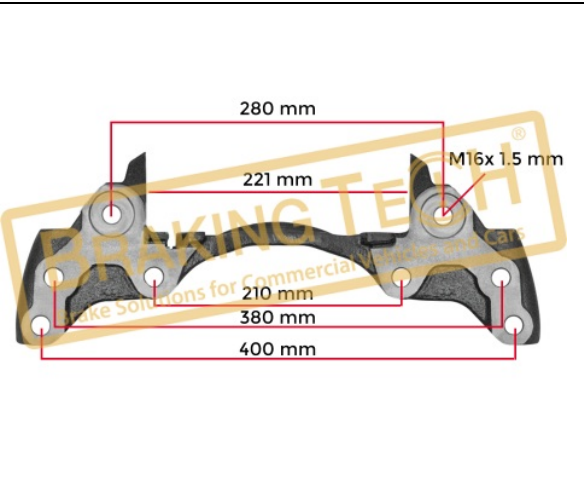

BTC0101998

Description :
Caliper Carrier Maxx22 Arocs(Front/Left)

Application :
MAXX 22L,MB Type 22.5 "

OEM No :
6409157424, A0004216506, 0004216506, 640 915 742 4