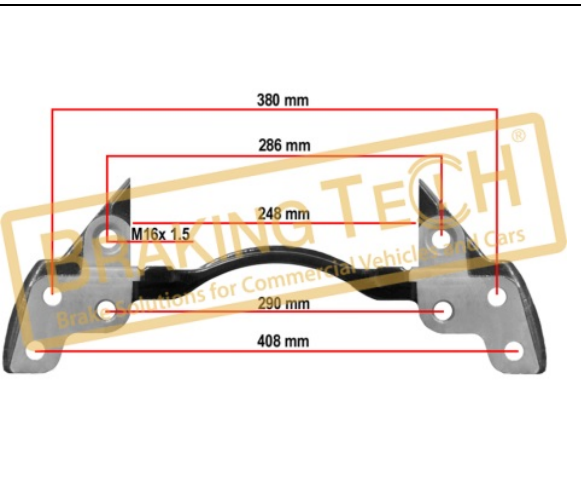

BTC010112

Description :
Caliper Carrier Knorr(SB7-SN7)

Application : :
MB BUS CONNECTO,ZF Axle 22.5",BMC Bus

OEM No :
K001529 , K001530 , 0004213706 , 0004213806