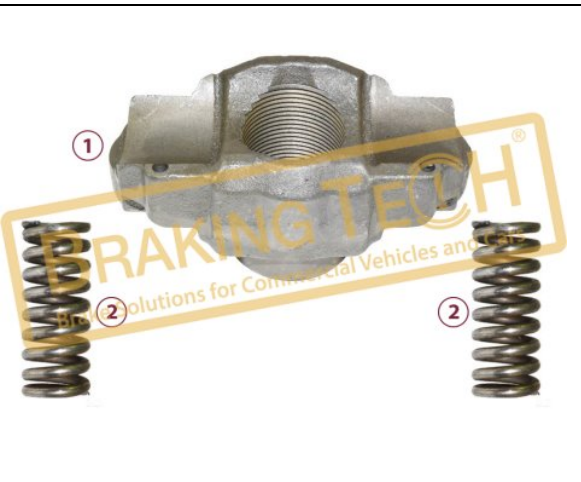

BTK10046

Description :
Caliper Bridge

Application : :
MAN,OTOKAR SULTAN,MB

OEM No :
BrakingTech

No	BT No	Information
1	BTT66 x 1	Bridge
2	BTY4 x 2	Bridge Spring