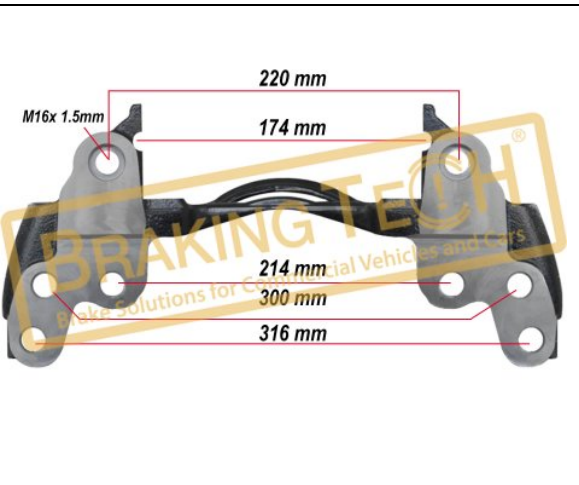

BTC0101110

Description :

Caliper Carrier Knorr(SN5)

Application :

MB ATEGO, SCANIA, Schwarzmüller, RVI

OEM No :

K001927, 2121599, MB 000 421 3006, 5021171 539, 106822