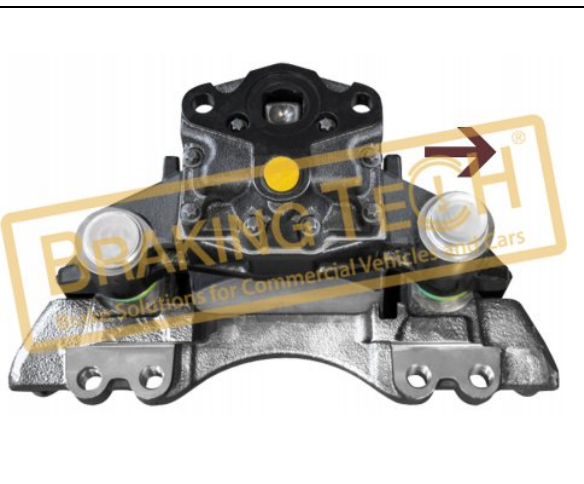

OEM No :

40 225 007, 40225007, 9285259, 09285259, 4080005100, 6402250620, 6402250600, 50300002, S-33648-2, 40225015, 640 225 056 0, 640 225 060 0, 40 225 011, 640 225 032 0, 640 225 090 0, 640 225 120 0, 3 080 0051 00, 79821, 40225011, 3501025A4S, 877933, 2093076, 40225015XCN