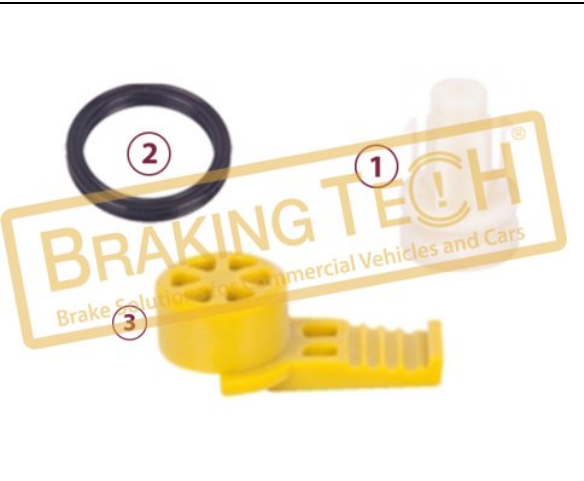

BTS50021

Description :
Caliper Plastic Tap Set(reset shaft)

Application :
DBT22LT,Krone,JOST,Gigant,Kögel,SAF,Scania,Scl

OEM No :
SAF 3 434 3862 00, 95398, 3434386200,
1964408, 550017812, 16030005, 703011014,
716080005, JAE 02 504 100 07, 6609983,
550018419, 03434386200, 2119426, 2305914,
1173930

No	BT No	Information
1	BTP41 x1	Plastic Adjuster
2	BTP42 x1	O-Ring Seal
3	BTP43 x1	Plastic Tap