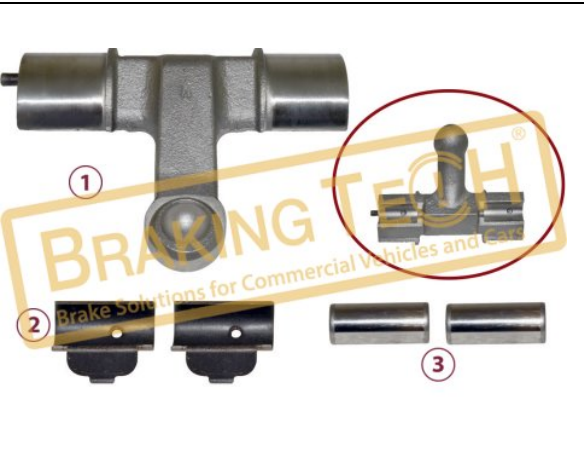

BTM20133

Description :
Caliper Lever (Right)

Application :
VOLVO FL,FL6 H

OEM No :
SerinFren

No	BT No	Information
1	BTT159 x 1	Lever
2	BTS40 x 2	Lever Bearing
3	BTT154 x 2	Pin