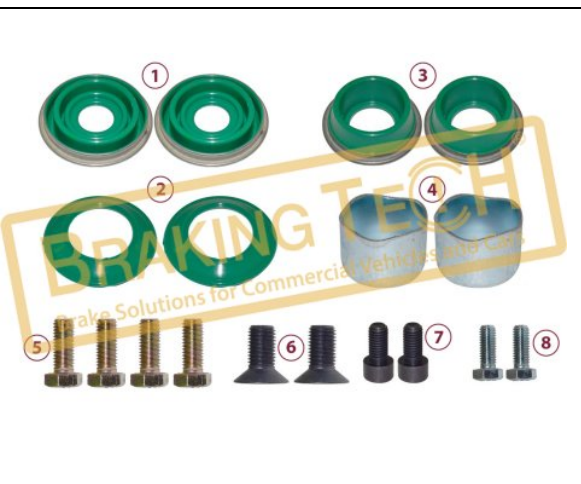

BTM20009

Description :
Caliper Repair Kit(DX195)

Application :
ROR L, M, T M Series

OEM No :
SerinFren

No	BT No	Information
1	BTK26 x 2	Boot
2	BTK27 x 2	Dust Cover
3	BTK28 x 2	Boot
4	BTS14 x 2	Metal Tap Ø 42 / 28 mm
5	BTC13 x 4	Screw M12X30mm
6	BTC14 x 2	Screw M12X30mm FT
7	BTC12 x 2	Screw M10X20mm
8	BTC15 x 2	Screw M8X20mm