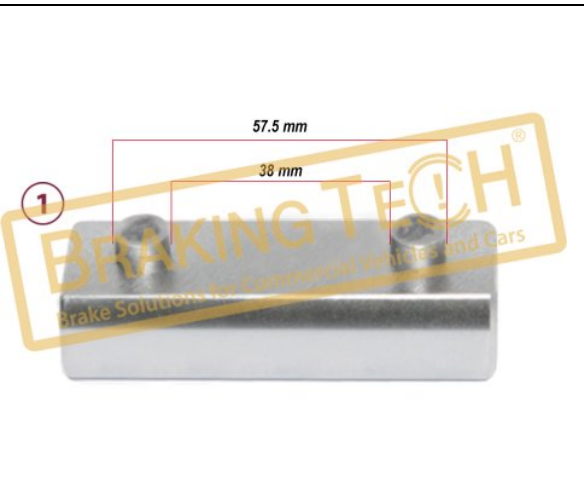

OEM No :
70207

No	BT No	Information
1	BTT525 x1	Cover
2	BTC67 x 4	Screw M8x 30 mm

BTH90073

Description :
Lever Pin

Application : :
Haldex

OEM No :
BT Only

No	BT No	Information
1	BTT526 x1	Lever Pin

BTH90074