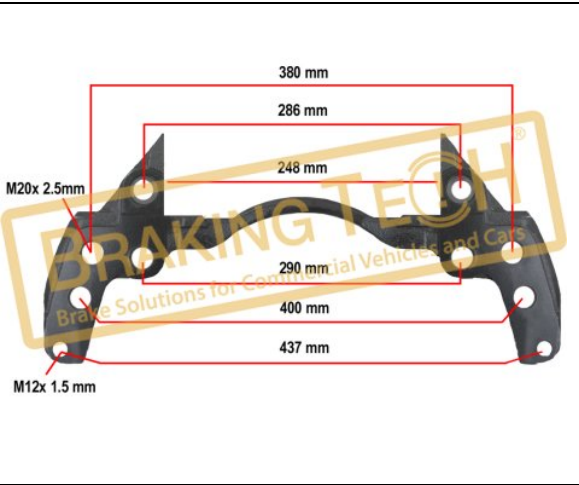

BTC010197-01

Description :
Caliper Carrier Knorr Old Model(SB6-7-SN6-7-SK7)

Application :
SCANIA 4,ADB22X,22.5"

OEM No :
K010765, K001919, 1756388, 1527632