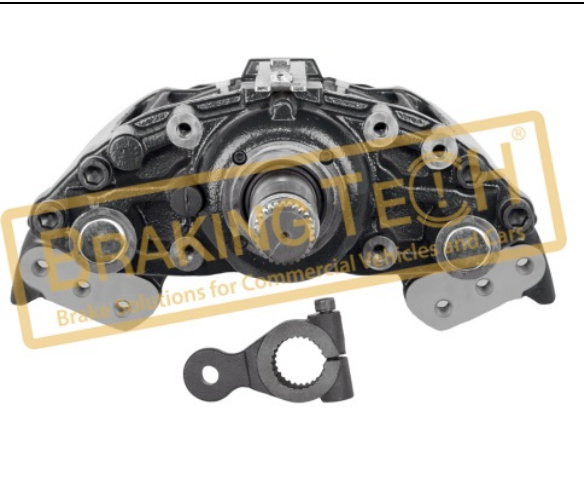

Application : :
Knorr Calipers

OEM No :
SerinFren

No	BT No	Information
1	BTC92 x 1	Screw M16x60x18,90x1,5mm

BTK10196

Description :
Cover Bolts

Application : :
Knorr Calipers

OEM No :
TT Ref: CKSK.18.5

No	BT No	Information
1	BTC88 x 6	Bolt M10x1.5x60 mm
2	BTC87 x 3	Bolt M14x2x55 mm
3	BTC86 x 2	Bolt M8x1.25x45 mm