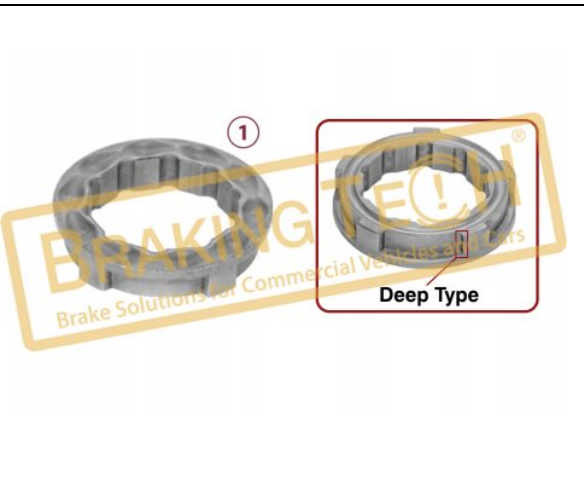

BTS50036

Description :
Caliper Mechanism Bearing House

Application :
GEN II Type

OEM No :
BrakingTech

No	BT No	Information
1	BTT533 x 1	Bearing House (Deep Type)...