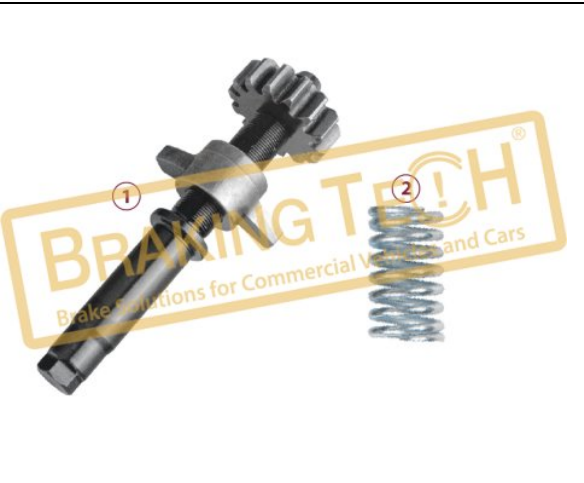

BTM20138

Description :
Caliper Adjusting Device

Application :
Volvo, Renault, ROR L M, T M Series

OEM No :
CMSK.7.11.2

No	BT No	Information
1	BTT428 x1	Manuel Adjuster
2	BTY41 x1	Spring