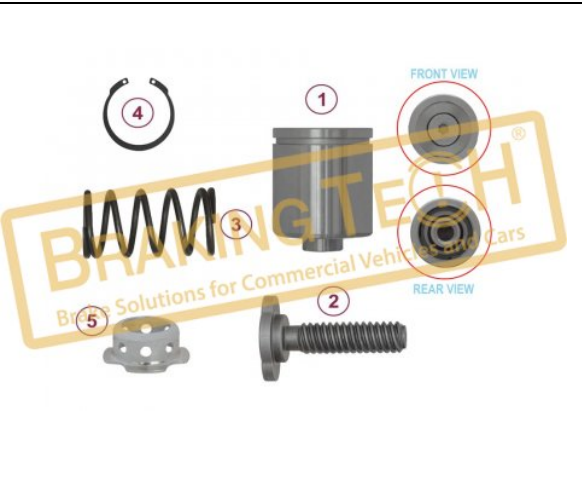

BTG80031-01

Description :
 Caliper Piston Complete

Application :
 IVECO Eurocargo, Meritor

OEM No :
 SJ1215, 93161040

No	BT No	Information
1	BTT367-01 x 1	Caliper Piston Ø60x 63.5 ...
2	BTT448 x 1	Adjusting Bolt Ø 65 mm
3	BTY47 x 1	Spring
4	BTSK15 x 1	Circlip
5	BTS147 x 1	Metal Housing Ø 60mm