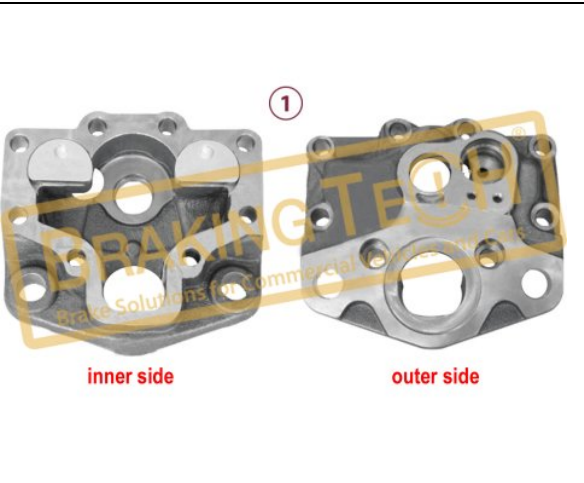

BTW30311

Description :
Caliper Upper Cover

Application : :
MAXX17 (CWS Type)

OEM No :
BrakingTech

No	BT No	Information
1	BTT457 x 1	Cover