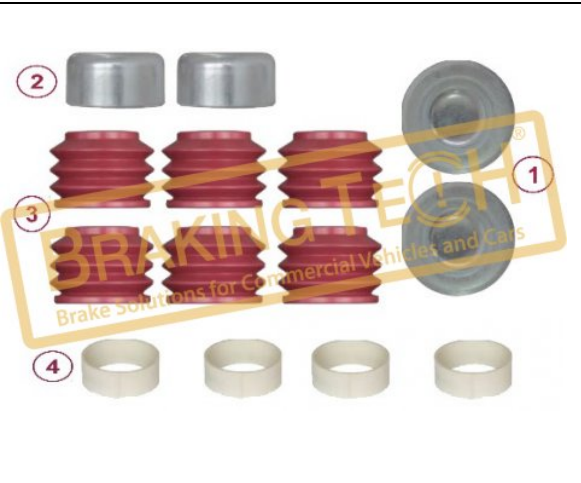

BTH90060

Description :

Caliper Pin Boot-Cap Quick Service Kit

Application :

All MODUL X Calipers

OEM No :

91013, SAF 3434385702, Fruehauf CF104413, SMB M91004202

No	BT No	Information
1	BTS81-01 x 2	Steel Cap Ø56x12,5 mm
2	BTS83 x 2	Metal Cap Ø42x22,5mm
3	BTK113 x 6	Guide Pin Dust Cover
4	BTB27 x 4	Guide Pin Bush