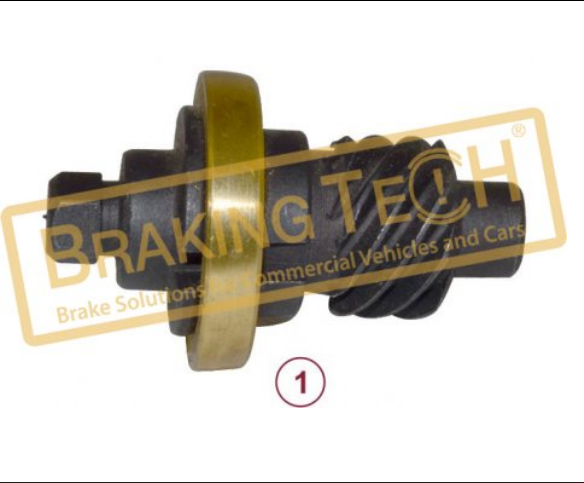

BTZ60019

Description :
Pinion (Left) (New Model)

Application :
RVI,VOLVO,LEYLAND
DAF,PACCAR,FORD,MAN,MB,IVECO

OEM No :
A164052, 68191510, 1892003407931, 8605966,
N2509990129, 5001868125, 5006 018 474, AWD
A4027705, 65399625, 1696924, 89200340793,
9C462K161BA, 3346448R1, XBU0684, 61385929,
1350884, 1694793, 5001 868 125, TP02006095

No	BT No	Information
1	BTT265 x1	Pinion