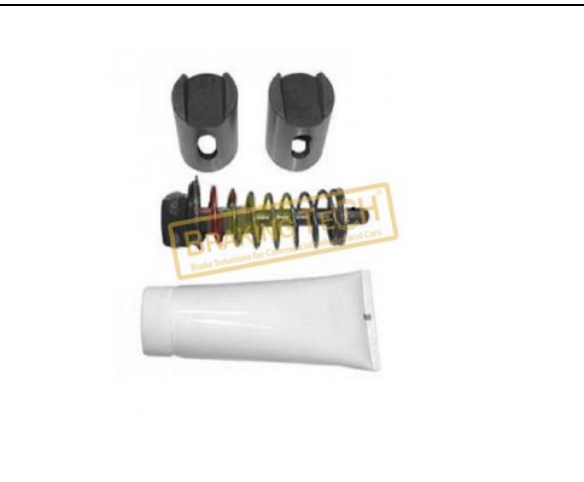

BTI71675

Description :

Brake Repair Kit

Application :

EUROCARGO

OEM No :

8124814