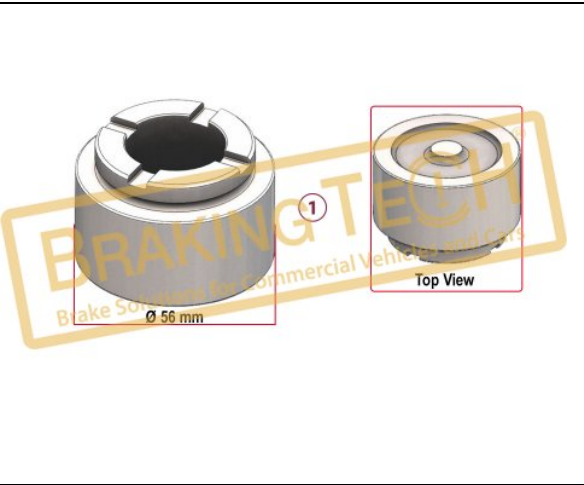

BTG80107

Description :
Caliper Piston

No	BT No	Information
1	BTT402 x 1	Piston 56x36mm

Application : :
Lucas Girling
OEM No :
8121323