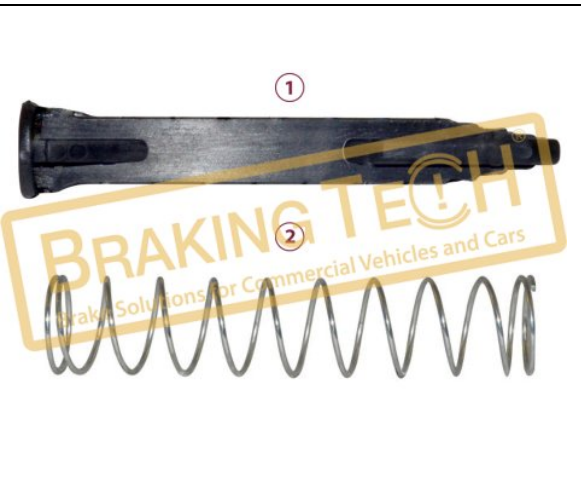

No	BT No	Information
1	BTP35 x 10	Dust Cover

BTM20213

Description :
Caliper Brake Pad Wear Assembly

Application :
MAN,RVI,VOLVO

OEM No :
SJ4022, 5001836607

No	BT No	Information
1	BTT179 x 1	Pin
2	BTY16 x 1	Spring