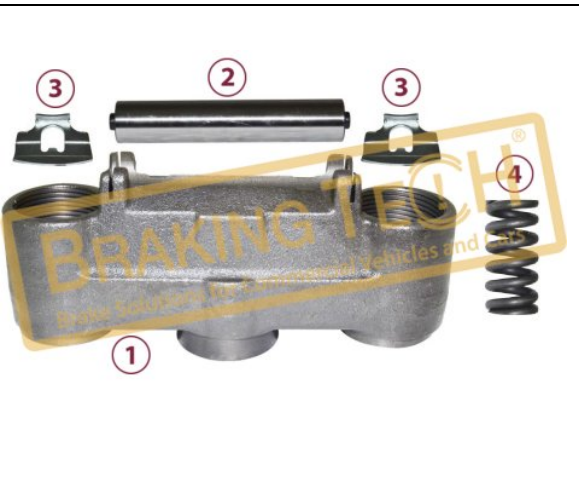

BTK10031

Description :
 Caliper Bridge

Application : :
 BPW Axles, MERCEDES, KRONE, FRUEHAUF Trailer

OEM No :
 BrakingTech

No	BT No	Information
1	BTT61 x 1	Bridge
2	BTT59 x 1	Lever Pin
3	BTT60 x 2	Metal Sheet
4	BTY1 x 1	Bridge Spring

BTK10032

Description :
 Caliper Bridge Assembly

Application : :
 MERCEDES AXOR ACTROS, BPW Axle

OEM No :
 CKSK.17.1

No	BT No	Information
1	BTT61 x 1	Bridge
2	BTT59 x 1	Lever Pin
3	BTT60 x 2	Metal Sheet
4	BTT64 x 2	Calibration Bolt 3 Thread ...
5	BTY1 x 1	Bridge Spring

BTK10033

Description :
 Caliper Bridge

Application : :
 Mercedes-Benz Onibus, Citaro, SCANIA, MAN

OEM No :
 BrakingTech

No	BT No	Information
1	BTT62 x 1	Bridge
2	BTT59 x 1	Lever Pin
3	BTT60 x 2	Metal Sheet