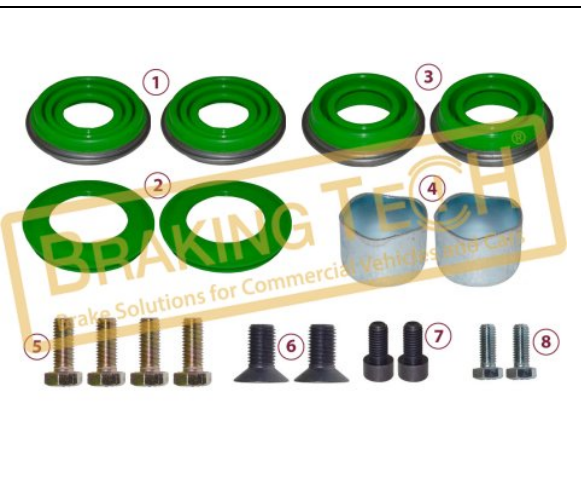

BTM20010

Description :
Caliper Repair Kit(DX225)

Application :
ROR, BREDAMENARINI BUS, IVECO BUS

OEM No :
SerinFren

No	BT No	Information
1	BTK85 x 2	Boot
2	BTK86 x 2	Dust Cover
3	BTK87 x 2	Boot
4	BTS14 x 2	Metal Tap Ø 42 / 28 mm
5	BTC13 x 4	Screw M12X30mm
6	BTC14 x 2	Screw M12X30mm FT
7	BTC12 x 2	Screw M10X20mm
8	BTC15 x 2	Screw M8X20mm