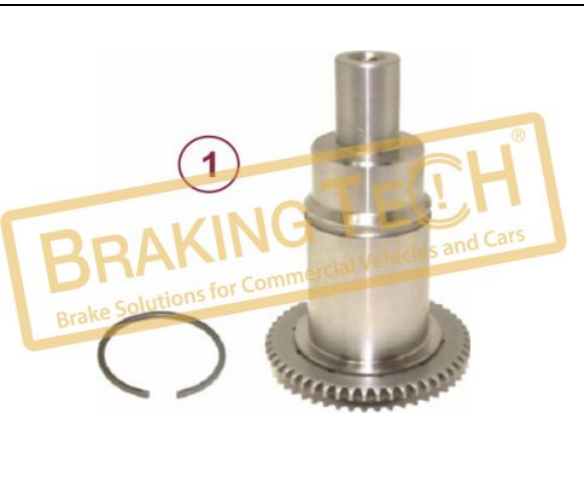

BTH90039

Description :
Caliper Adjustment Sleeve (Driven)

Application :
MARK IV (4) Type

OEM No :
BrakingTech

No	BT No	Information
1	BTT330 x1	Adjustment Sleeve