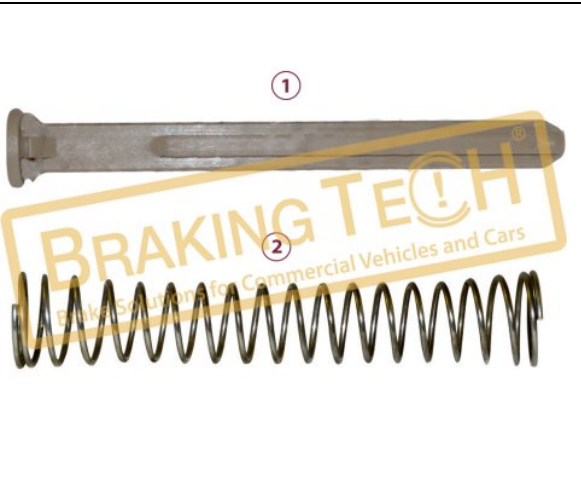

BTM20216

Description :
Caliper Brake Pad Wear Assembly

Application :
MAN,RVI,VOLVO

OEM No :
SerinFren

No	BT No	Information
1	BTP38 x 1	Pin
2	BTY16 x 1	Spring