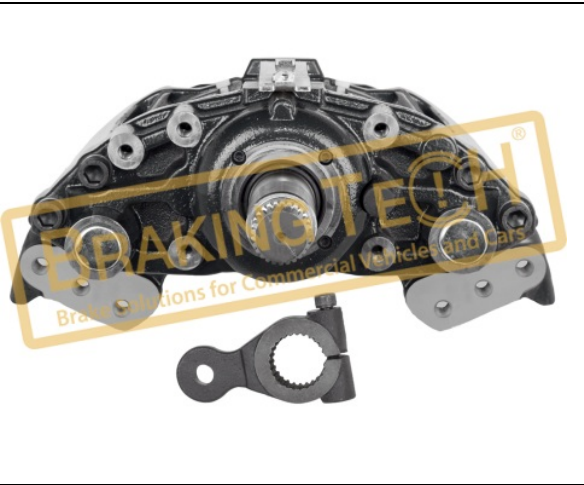

BTM0101128

Description :
Caliper Complete Meritor Rear L/H(D3)
Application :
D3, Mercedes Bus, LRG622, Reman. by BT
OEM No :
A0014204101