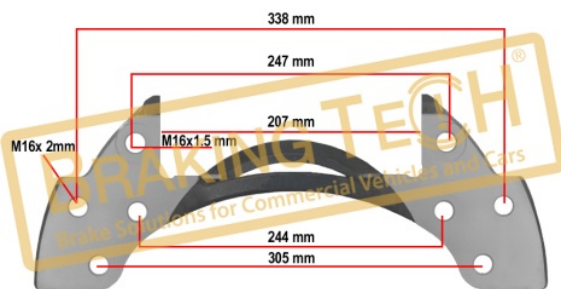

BTC0101111

Description :
Caliper Carrier Saddle(DX195)

Application :
ROR L, M, T M Trailer Axle

OEM No :
MCK1185, 68323215