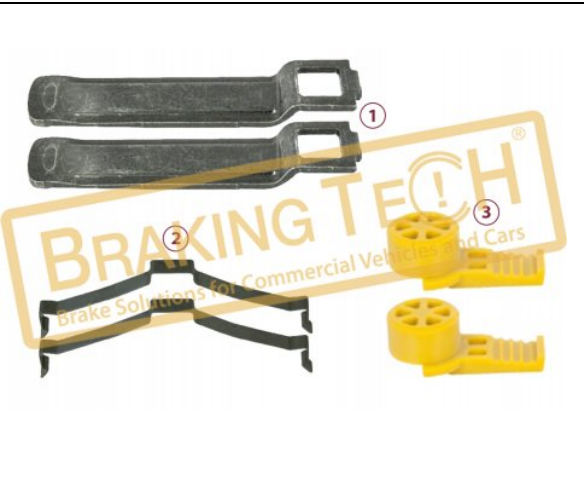

BTS50020-02

Description :
Caliper Brake Pad Service Kit

Application :
Haldex DBT22LT

OEM No :
790-22117

WVA :
29195, D1583, 29175

No	BT No	Information
1	BTS128 x 2	Pad Retainer
2	BTS127 x 2	Lock Spring
3	BTP43 x 2	Plastic Tap