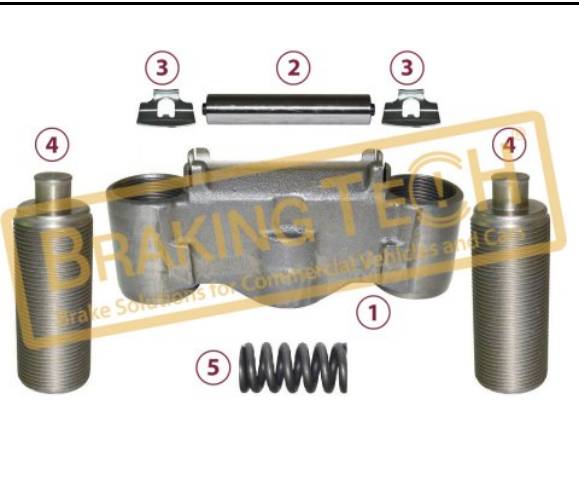

BTK10032

Description :
Caliper Bridge Assembly

Application : :
MERCEDES AXOR ACTROS, BPW Axle

OEM No :
CKSK.17.1

No	BT No	Information
1	BTT61 x 1	Bridge
2	BTT59 x 1	Lever Pin
3	BTT60 x 2	Metal Sheet
4	BTT64 x 2	Calibration Bolt 3 Thread ...
5	BTY1 x 1	Bridge Spring