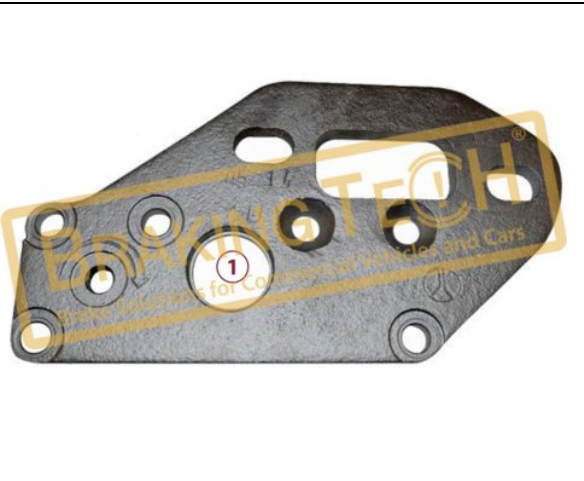

BTM20051

Description :
Caliper Cover Plate (L/H)

Application : :
ROR L,M,T M Series

OEM No :
15224836SR

No	BT No	Information
1	BTT250 x1	Cover Plate