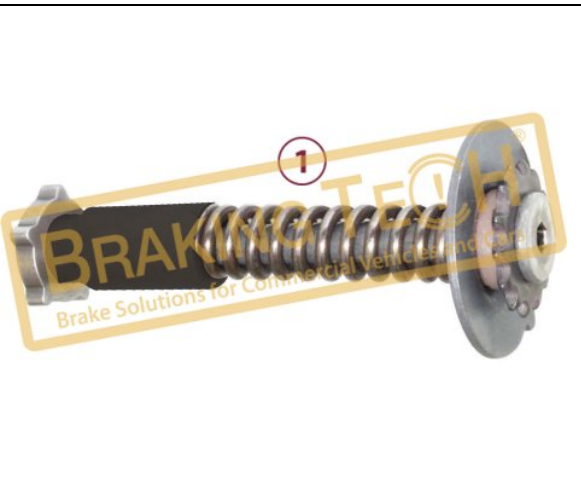

No	BT No	Information
1	BTT69-01 x 1	Adjusting Mechanism
2	BTT75 x 1	Mechanism Gear

BTK10052-02

Description :
 Caliper Adjusting Mechanism(BT Design)

Application : :
 SN5,SB5 series

OEM No :
 BrakingTech

No	BT No	Information
1	BTT69-02 x 1	Adjuster(with gear)

BTK10053

Description :
 Caliper Adjusting Mechanism

Application : :
 Knorr Calipers

OEM No :
 CKSK.10.1

No	BT No	Information
1	BTT70 x 1	Adjusting Mechanism

BTK10054

Description :
 Caliper Adjusting Mechanism