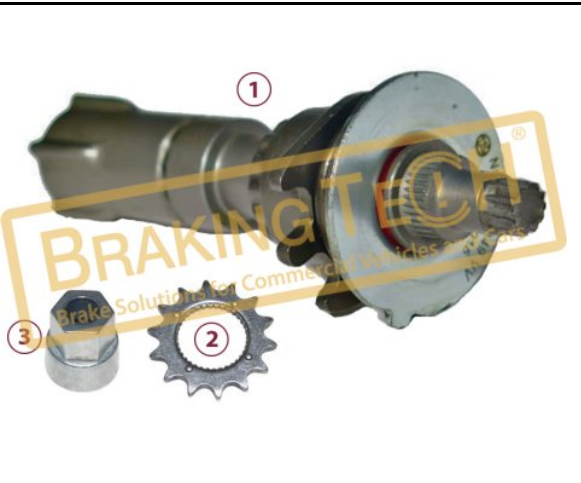

BTK10050-01

Description :
Caliper Adjusting Mechanism(SerinFren Design)

Application :
Knorr Calipers

OEM No :
SerinFren

No	BT No	Information
1	BTT68-03 x 1	Mechanism
2	BTT75 x 1	Mechanism Gear
3	BTT76 x 1	BreakAway Nut