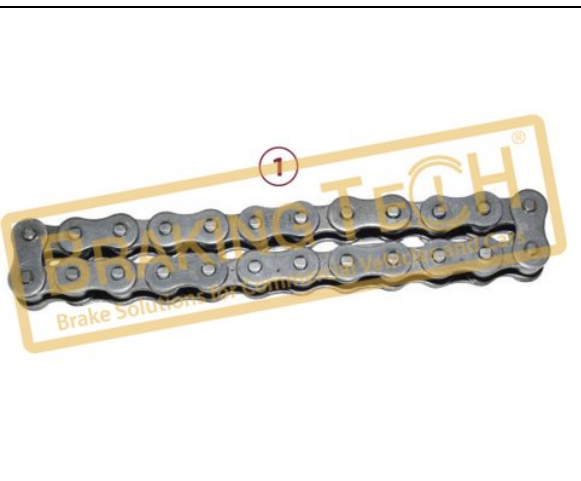

BTK10062

Description :
Caliper Chain(12 Links)

Application :
MERCEDES, GIGANT, MAN

OEM No :
CKSK.12

No	BT No	Information
1	BTT79 x 1	Chain 12 Links