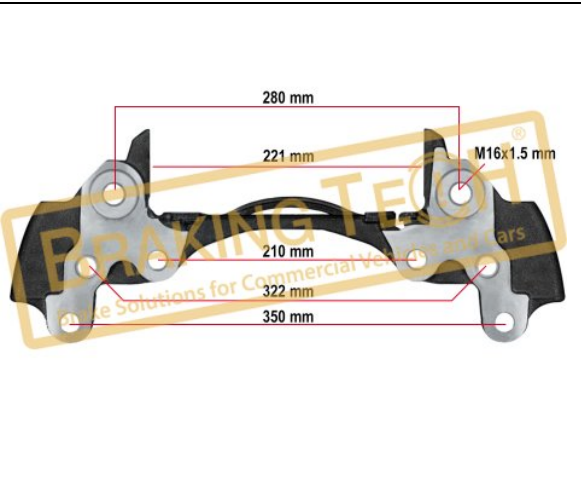

BTC0101122

Description :
Caliper Carrier Maxx22 Arocs(Rear/Right)

Application :
MAXX22,MAXX22L,MB Type

OEM No :
640 915 745 4, 000 423 2206, A0004232206