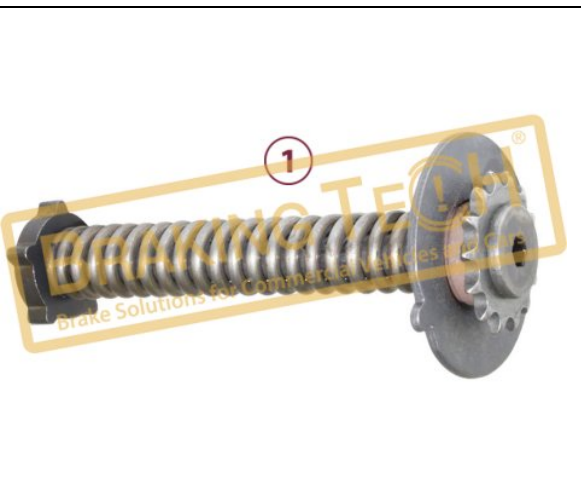

BTK10053

Description :
 Caliper Adjusting Mechanism

Application : :
 Knorr Calipers

OEM No :
 CKSK.10.1

No	BT No	Information
1	BTT70 x 1	Adjusting Mechanism

BTK10054

Description :
 Caliper Adjusting Mechanism