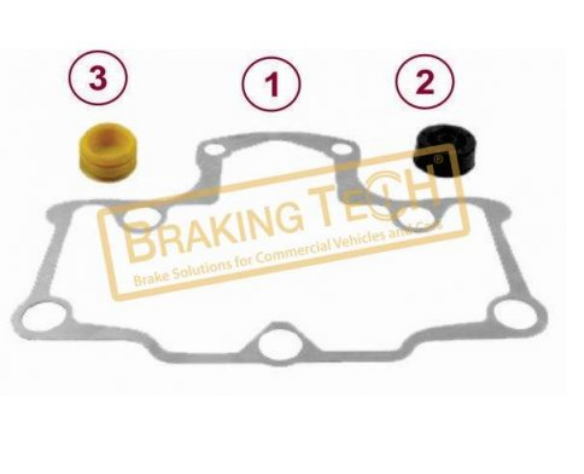

BTW30070

Description :
Caliper Cover Gasket Kit

Application :
RVI Midlum 14T,DAF LF55

OEM No :
BrakingTech

No	BT No	Information
1	BTCN10 x 1	Cover Metal Gasket
2	BTK68 x 1	Head Cap Seal
3	BTK69 x 1	Rubber Tap