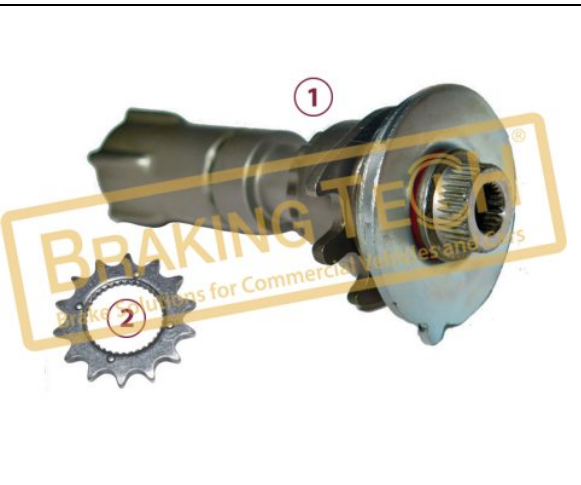

BTK10052-01

Description :
Caliper Adjusting Mechanism(Metal OverHead)

Application : :
SB 5,SN 5

OEM No :
BrakingTech

No	BT No	Information
1	BTT69-01 x 1	Adjusting Mechanism
2	BTT75 x 1	Mechanism Gear