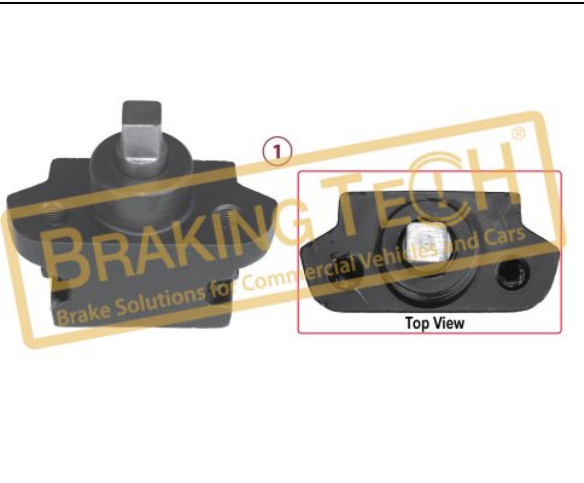

BTG80090

Description :
Handbrake Adjuster

Application : :
Land Rover,110 DEFENDER,Transfer box brake shoe

OEM No :
STC244, Lt230, STC244.L8