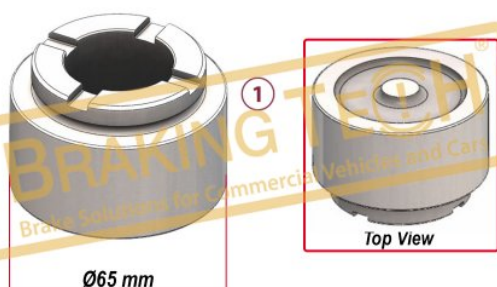

BTG80059

Description :
Caliper Piston

Application : :
Hydraulic Caliper

OEM No :
BrakingTech

No	BT No	Information
1	BTT418 x 1	Piston Ø65 x 42.50 mm.