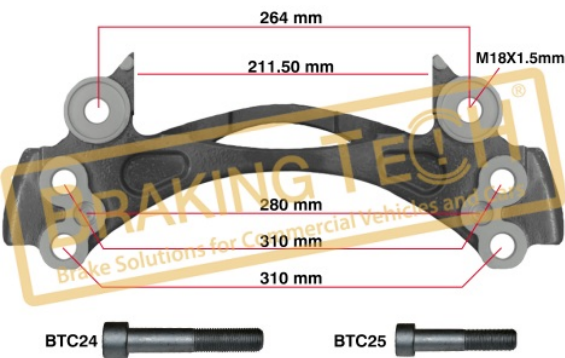

BTC0101215

Description :
Caliper Carrier Meritor(Elsa195)

Application :
ELSA195, DAF, ROR Axle 19.5"

OEM No :
MCK1252, 883186, 68324660