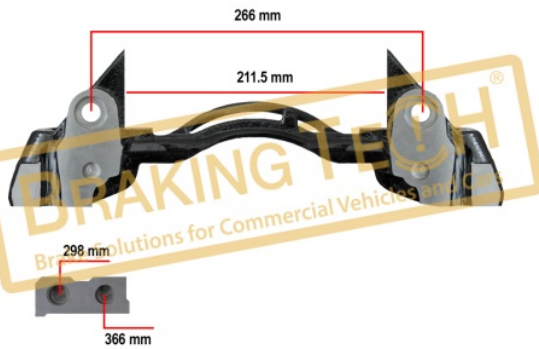

BTC010194

Description :
Caliper Carrier Knorr(SN6)
Application :
Rim 19.5",BPW Trailer Axle
OEM No :
01.303.88.550, BPW 01.303.88.55.0, K004679, 2379695