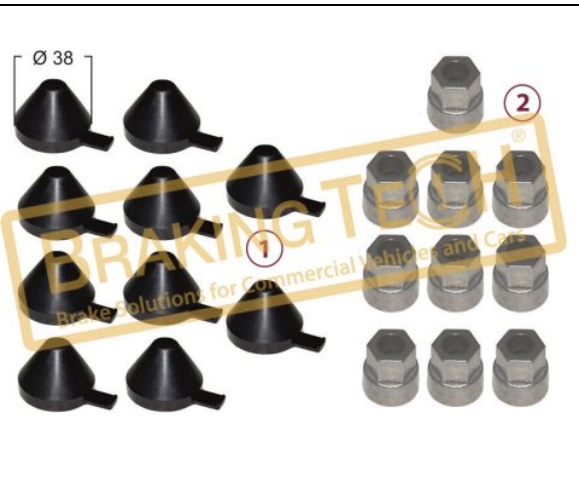

BTK10155

Description :
Caliper Adjusting Mechanism Tap Set(38mm)

Application :
MAN, MERCEDES, RENAULT, OTOKAR, FORD, TATRA,

OEM No :
K000029, 0004234687, 5021175269,
03434381600, K002847, M91004901, 0501213104,
16M0008240AA, TW04614

No	BT No	Information
1	BTK4 x 10	Rubber Cap (38mm)
2	BTT76 x 10	Calibration Loaf