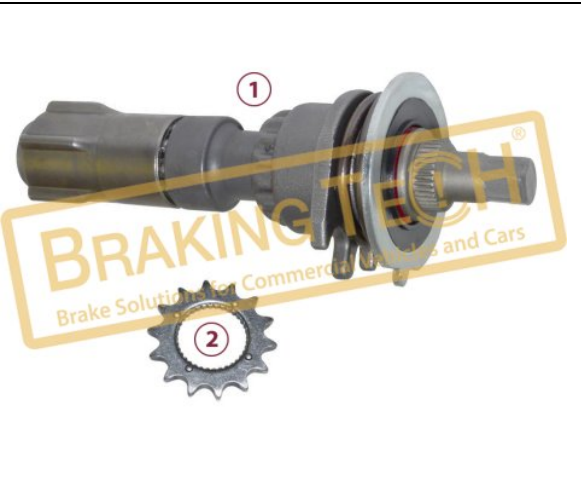

BTK10051

Description :
Caliper Adjusting Mechanism(Hexagon)

Application :
Knorr-Bremse Calipers

OEM No :
MCKSK.10.4, CKSK.10.40

No	BT No	Information
1	BTT68-01 x 1	Adjusting Mechanism
2	BTT75 x 1	Mechanism Gear