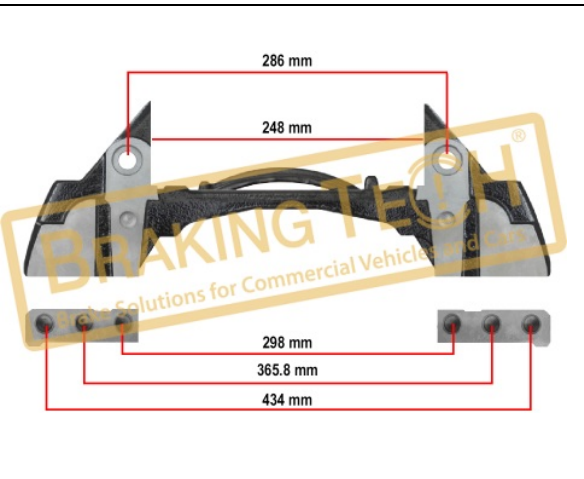

BTC0101990

Description :
Caliper Carrier Knorr(SN7)

Application :
SN7, BPW Axle 22,5

OEM No :
K004680, 2379696, 01.303.88.57.0