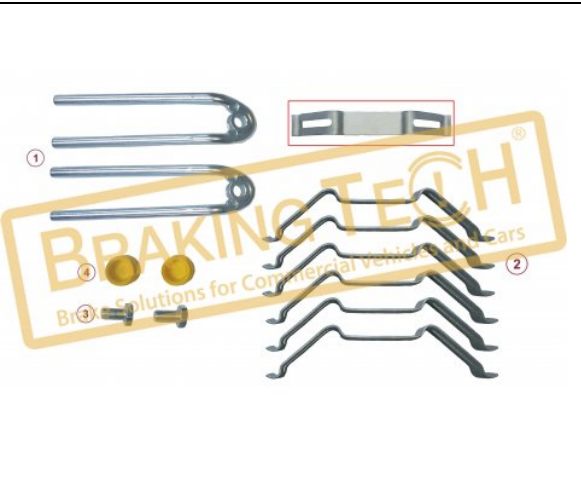

BTW30093

Description :
Caliper Brake Pad Retainer Set

Application :
DAF,MAN,OTOKAR,ISUZU,MB,R.V.I.,IVECO,OPTARE

OEM No :
969900275, 68323004

WVA :
29141, 29142, 29119

No	BT No	Information
1	BTS130-01 x 2	Pad Retainer 171mm(length ...
2	BTS131 x 4	Retainer Shield
3	BTC89 x 2	Screw M10x1,25/ 20mm
4	BTK69 x 2	Rubber Tap