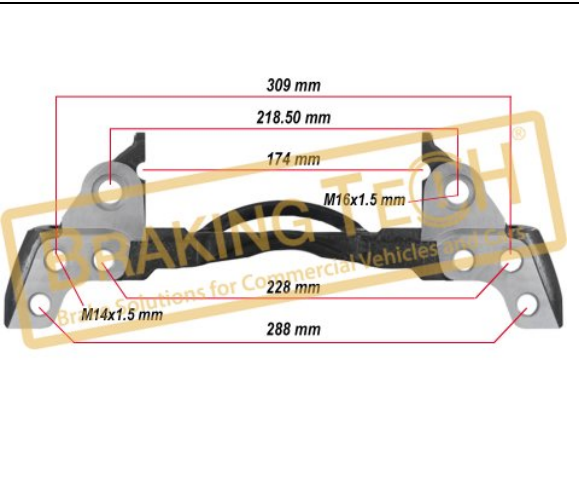

BTC0101997

Description :
Caliper Carrier Knorr(SN5)

Application :
MAN TGL,Rim 17.5"

OEM No :
K005606