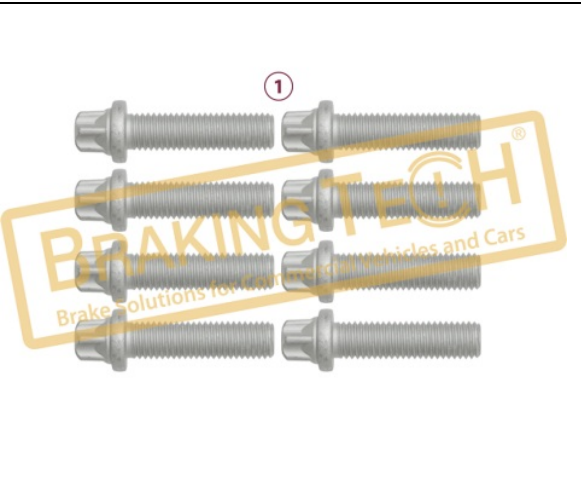

BTC0101926

Description :
Caliper Cover Bolt Kit

Application : :
SB Series

OEM No :
SerinFren

No	BT No	Information
1	BTC99 x 8	Bolt M14 x 2 x 52 mm