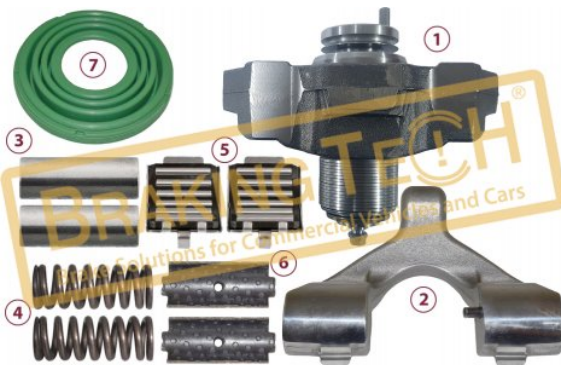

BTW30318

Description :
Caliper Metal Cover MAXX 19

Application :
RENAULT Midlum, VOLVO FL

OEM No :
6403190380

No	BT No	Information
1	BTS169 x 1	Cover (with gasket)
2	BTC9 x 6	Bolt M8x16mm