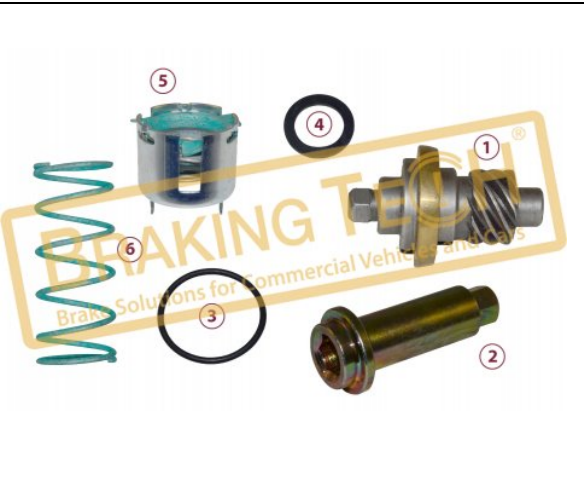

BTZ60032

Description :
Brake Pinion Repair Kit (Right)

Application : :
VOLVO F10,MAN,RENAULT

OEM No :
SP8549, 272907, 1322439, N2509996033

No	BT No	Information
1	BTT264 x 1	Pinion (Right)
2	BTT261 x 1	Pin
3	BTK94 x 1	O-Ring
4	BTK93 x 1	O-Ring
5	BTS143 x 1	Locking Shim (Right)
6	BTY30 x 1	Locking Spring