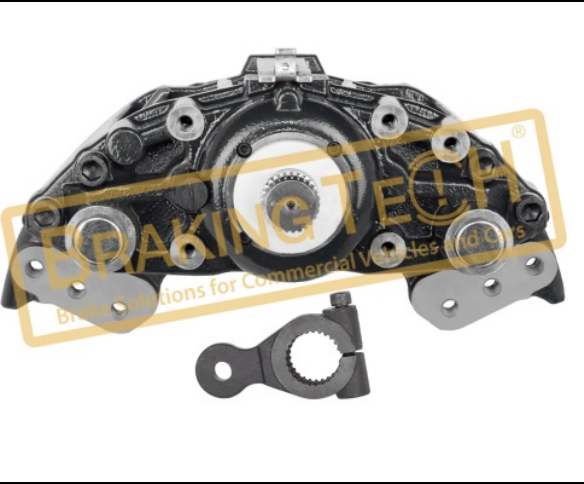

BTM0101129

Description :
Caliper Complete Meritor Front R/H(D3)
Application :
D3, Mercedes 403 Bus, LRG533, Reman. by BT
OEM No :
A0014204001