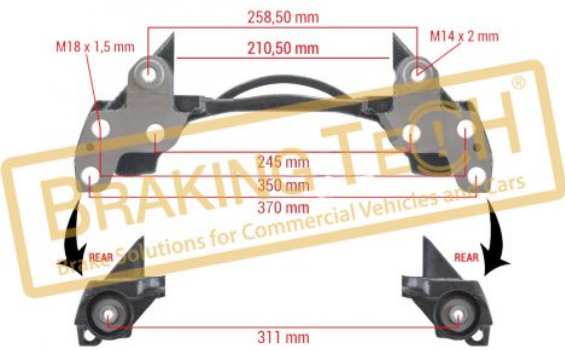

BTC0101220

Description :
Caliper Carrier Haldex(MODUL X)

Application :
MODUL X ,Trailer Axle 22.5"

OEM No :
BrakingTech