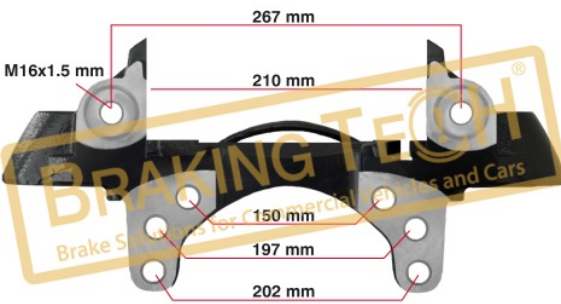

BTC0101114

Description :
Caliper Carrier Maxx22T R/H

Application : :
SCHMITZ Trailers Axles SCB430W1,D1-6J20

OEM No :
6402227406