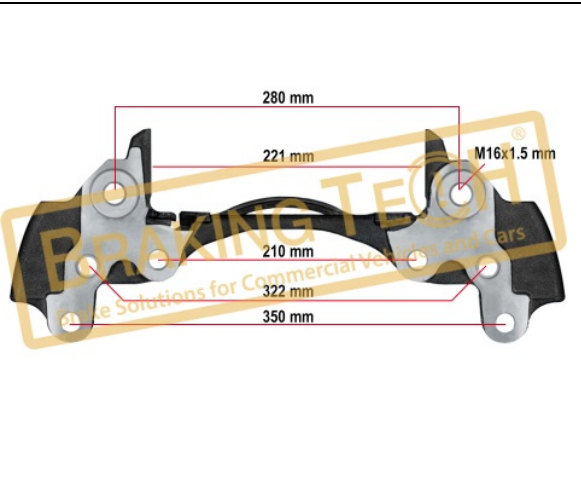

BTC0101123

Description :
Caliper Carrier Maxx22 Arocs(Rear/Left)

Application :
MAXX22,MAXX22L,MB Type

OEM No :
640 915 744 4, 000 423 2306, A0004232306