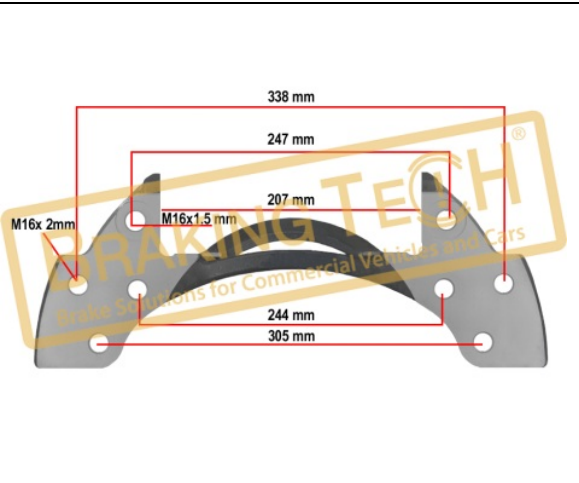

BTC0101111

Description :

Caliper Carrier Saddle(DX195)

Application :

ROR L, M, T M Trailer Axle

OEM No :

MCK1185, 68323215