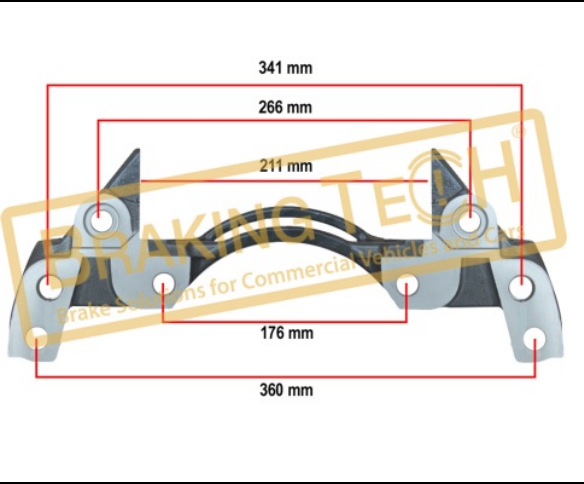

BTC010186

Description :
Caliper Carrier Knorr(SN6)

Application : :
19.5 "Knorr SN6.MB ATEGO

OEM No :
K001926, MB 000 421 3106, K000690, MB 000 421 2006