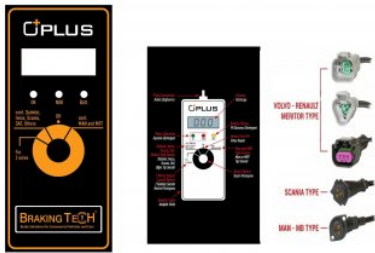

BTA81K002-01

Description :
Potentiometer Tester Knorr Type 2
Application :
Knorr-Bremse diagnostic unit K154433N50,also usefull for wabco maxx and meritor sensors

OEM No :
K154433N50