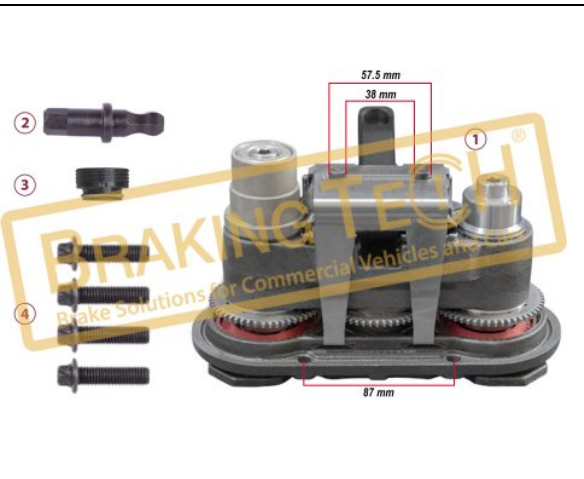

BTH90070

Description :
Caliper Mechanism, Piston & Cover Set

Application :
Haldex

OEM No :
89753

No	BT No	Information
1	BTT523 x 1	Mechanism, Piston & Cover ...
2	BTT311 x 1	Adjusting Bolt
3	BTP52 x 1	Plug
4	BTC67 x 4	Screw M8x 30 mm