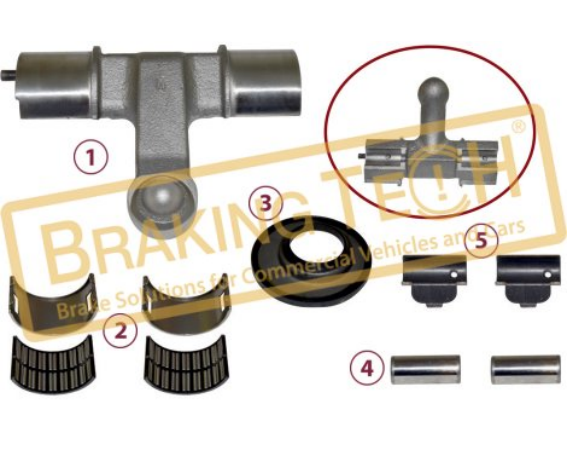

BTM20131

Description :
Caliper Lever Repair Kit (Right)

Application :
VOLVO FL,FL6 H

OEM No :
SJ4097, MCK1399, 85109976, 3092259, 21109754

No	BT No	Information
1	BTT159 x 1	Lever
2	BTR10 x 4	Roller Bearing
3	BTK39 x 1	Eccentric Seal
4	BTT154 x 2	Pin
5	BTS40 x 2	Lever Bearing