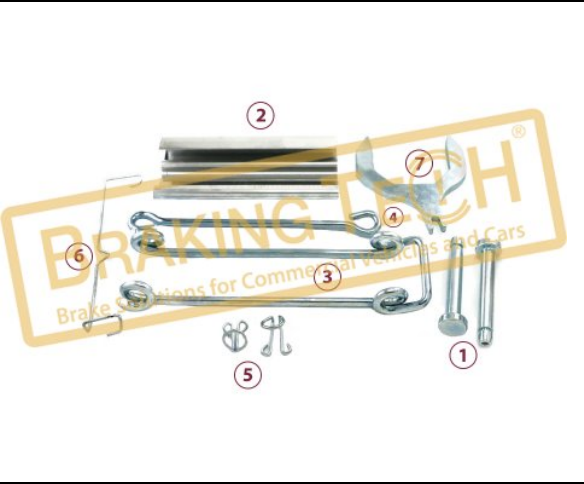

BTI71642

Description :
Caliper Brake Pad Retainer Repair Kit

Application :
IVECO TECH-STAR,CURSOR

OEM No :
93161560, 93161559, KN 381.419, 381419, 381422

No	BT No	Information
1	BTT444 x 2	Locking Pin
2	BTSI26 x 1	Locker
3	BTY43 x 1	Spring
4	BTY44 x 1	Spring
5	BTY45 x 2	Locking Spring
6	BTY46 x 1	Spring
7	BTT445 x 1	Fork