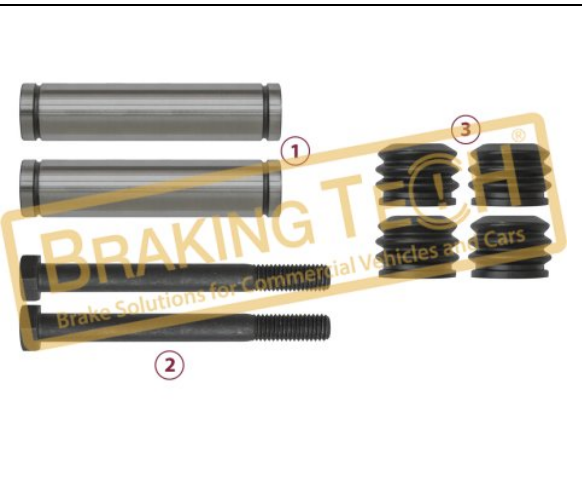

BTG80009

Description :
Caliper Repair Kit

Application : :
Brembo, iveco EuroCargo 75E, DAILY CITY 2000-35C9/11/13-50C11/13/15-DAILY 96 35.8/10/12-49.10/12, RENAULT MASCOT 90-110 3,5 E 5TONNES, NISSAN ATLEON 120

OEM No :
93161759, 42534122, 93161849, 500352569, 98493244, 42532691, 42532307, 42568972

No	BT No	Information
1	BTT349 x 2	Guide Pin Ø 22 / 90 mm
2	BTC79 x 2	Bolt M12 x 1.75 x 110
3	BTK120 x 4	Pin Boot