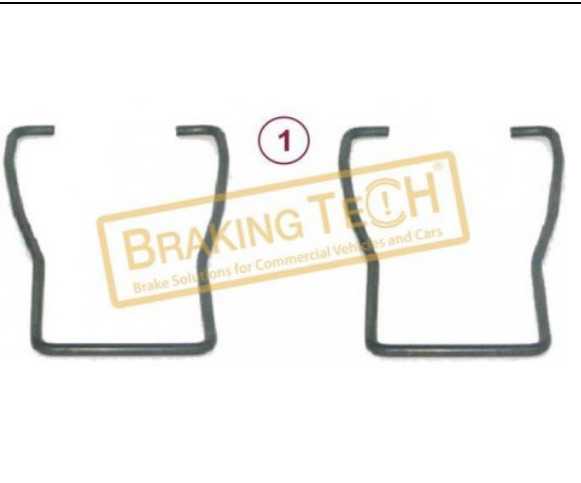

BTH90025

Description :
Caliper Mechanism Clamp

Application :
MARK II-III (2-3) Type

OEM No :
BrakingTech

No	BT No	Information
1	BTT319 x 2	Mechanism Clamp