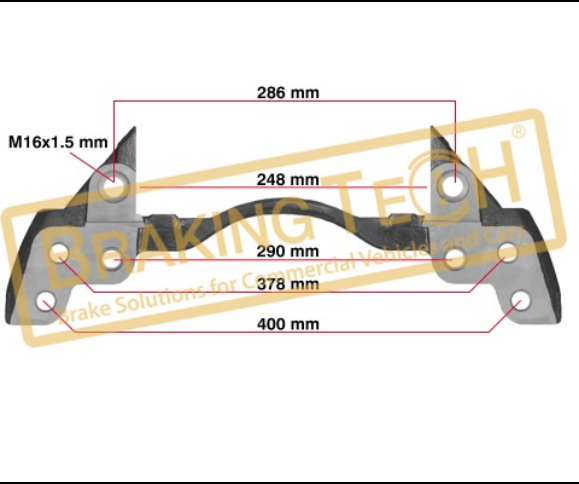

BTC0101204

Description :
Caliper Carrier Knorr(SN7)(L-R/H)

Application :
SN7128, SN7168, SN7138, SN7178, DAF

OEM No :
K001337, K002447, K006433, K011392, K110282, 1612741, 1627247, 1658013, K001336, K002446, K006432, K011391, K110281, 1612740, 1627246, 1658012