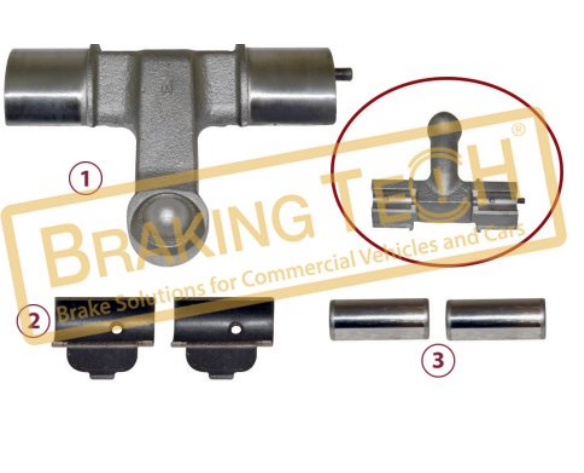

BTM20132

Description :
Caliper Lever (Left)

Application :
VOLVO FL,FL6 H

OEM No :
SerinFren

No	BT No	Information
1	BTT158 x 1	Lever
2	BTS40 x 2	Lever Bearing
3	BTT154 x 2	Pin