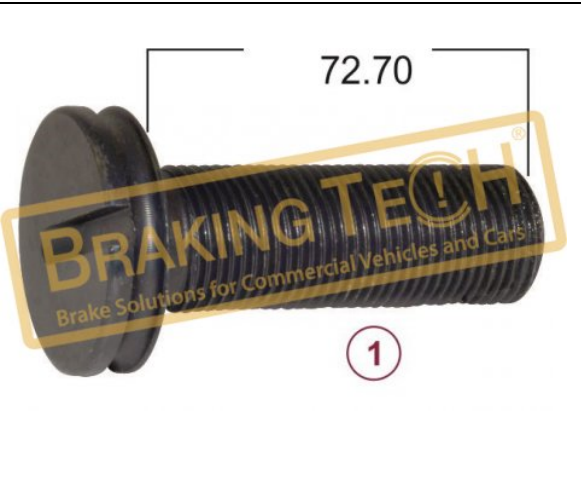

BTW30013

Description :
Caliper Calibration Bolt (Slotted)

Application :
M-BENZ MICROBUS 712C 914C L0914

OEM No :
BrakingTech

No	BT No	Information
1	BTT192 x 1	Calibration Bolt