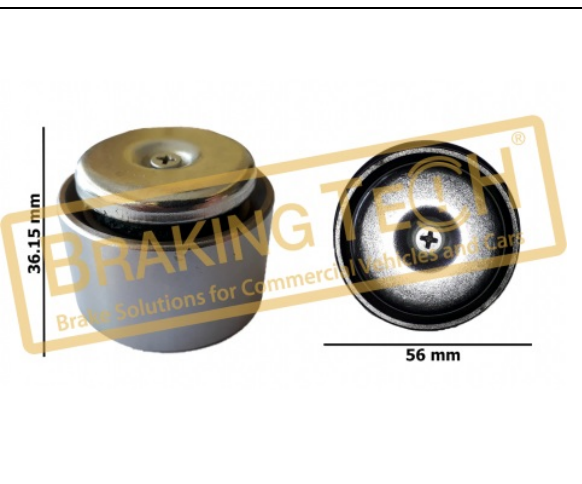

Application : :
 IVECO DAILY,Bosch

OEM No :
 42554758, 42554759, 504120969

BTI72729

Description :
 Caliper Piston

Application : :
 DAILY IVECO

OEM No :
 42555884

No	BT No	Information
1	BTI72729 x1	Piston 45.99mm - 58.32mm ...