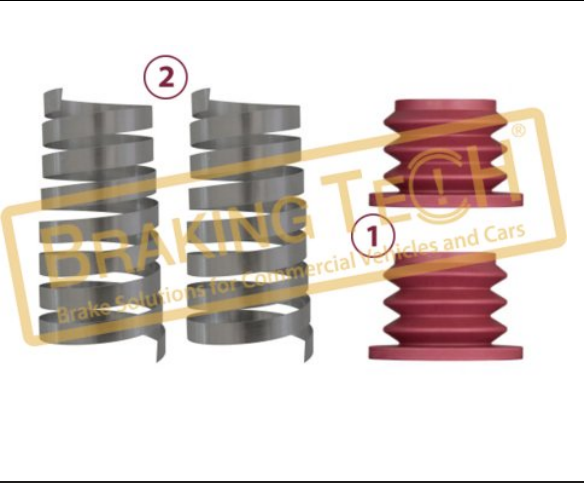

BTH90043

Description :
Caliper Dust Cover & Spring Repair Kit

Application :
MODUL X-GEN 2 Type

OEM No :
89794, 94662, 91011, SAF 3434385202, SMB M91002503, Fruehauf CF104411

No	BT No	Information
1	BTK118 x 2	Tappet Dust Cover 67mm
2	BTY35 x 2	Protection Spring