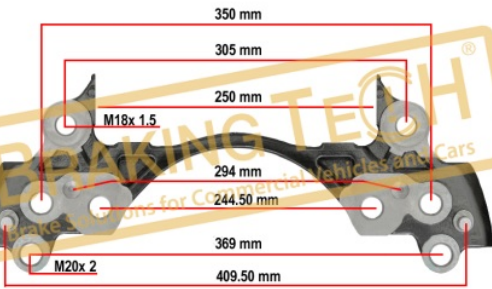

BTC0101106

Description :

Caliper Carrier Meritor(ELSA 225)

Application :

VOLVO (with Pin), RVI Magnum DXI

OEM No :

68325303, MCK1297, MCK1322, 85109886, 5001 866 384

BTC0101107