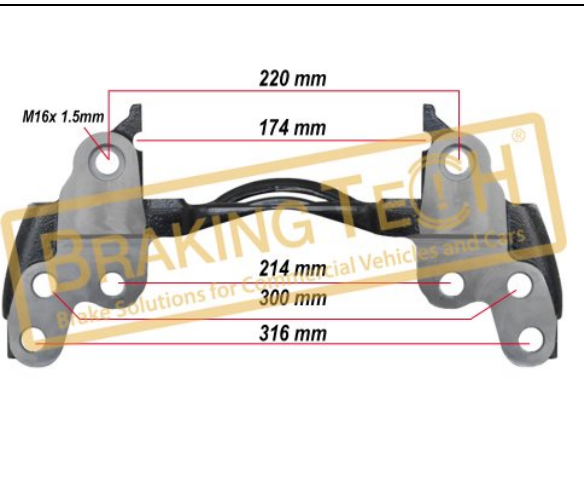

BTC0101110

Description :
Caliper Carrier Knorr(SN5)
Application :
MB ATEGO,SCANIA,Schwarzmüller,RVI
OEM No :
K001927, 2121599, MB 000 421 3006, 5021 171 539, 106822