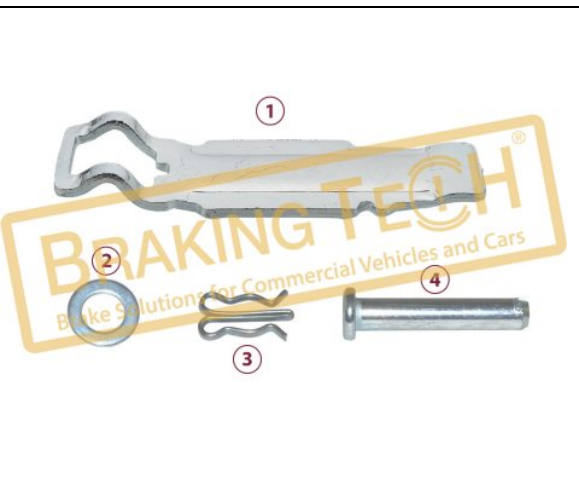

BTK10158

Description :
Caliper Brake Pad Retainer Repair Kit

Application :
MAN, MB, DAF, RENAULT, IVECO, SCHMITZ, FRUEHAUF

OEM No :
K000129, 6274200186, 0004202482, I119712004,
I130679004, I1197120061, 0004202682,
85317002600

WVA :
29159, 29126, 29244, 29246, 29142, 29083, 29158

No	BT No	Information
1	BTS6 x 1	Pad Retainer 20 mm
2	BTS8 x 1	Washer
3	BTS7 x 1	Cotter Pin
4	BTT83 x 1	Detent Pin