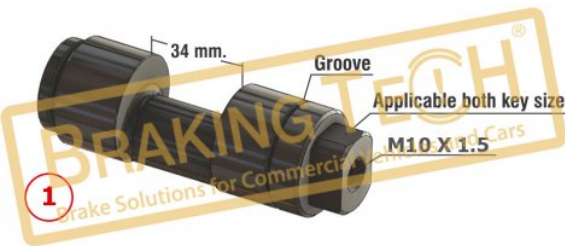

BTG80002-01

Description :
Shaft Setting Brembo

Application : :
Brembo Type

OEM No :
BrakingTech

No	BT No	Information
1	BTT433 x1	Setting Shaft