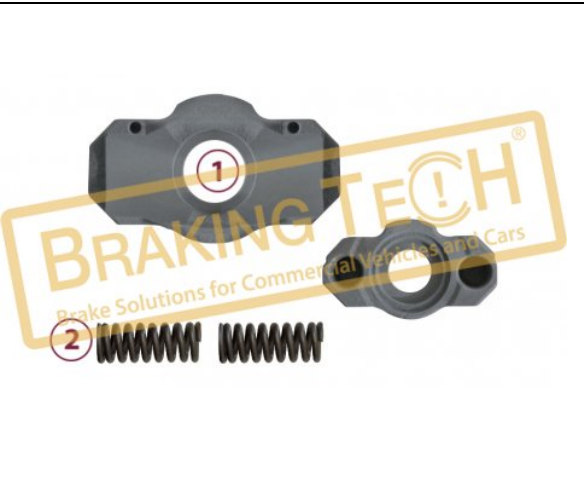

BTW30063-01

Description :
Caliper Mechanism Support

Application :
MAXX22,MAXX22L,MAXXUS,MAN TGS

OEM No :
BrakingTech only

No	BT No	Information
1	BTT230-01 x1	Bridge
2	BTY28 x 2	Spring