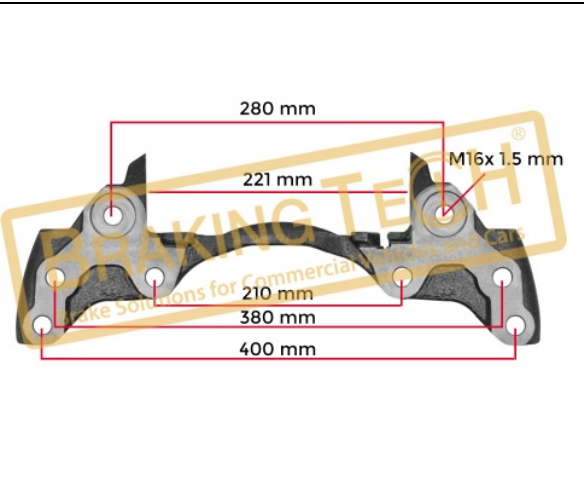

BTC0101999

Description :
Caliper Carrier Maxx22 Arocs(Front/Right)

Application :
MAXX 22L,MB Type 22.5 "

OEM No :
6409157434, A0004216406, 0004216406, 640 915 743 4